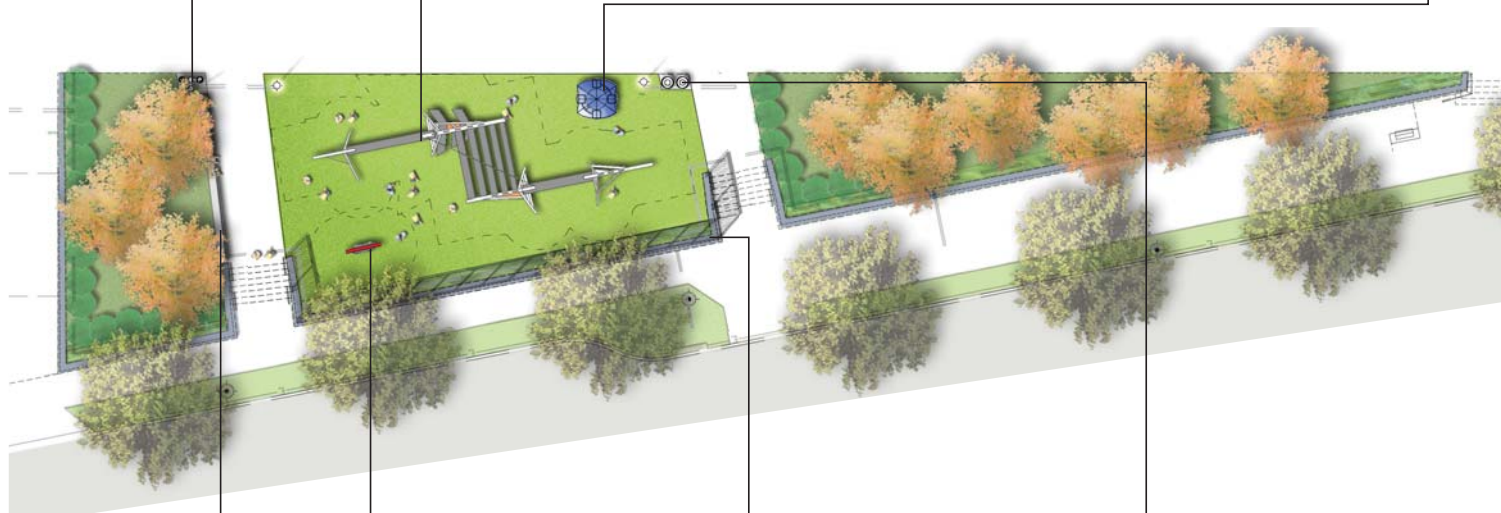

Tot slide

Double slide

White water

Tube Slide

Play arch

Dome

Play Tube

Play cocoon

Tunnel

Theme fence

Mist poles

Bouncing bridge

LONG BRIDGE PARK 6TH STREET PLAY SPACE

LAYOUT PLAN

Design Development

Drinking fountain

Traverse

Table & chairs

Built-in bench

Revo

Theme fence

Trash receptacle

LONG BRIDGE PARK 6TH STREET PLAY SPACE

Arlington, VA