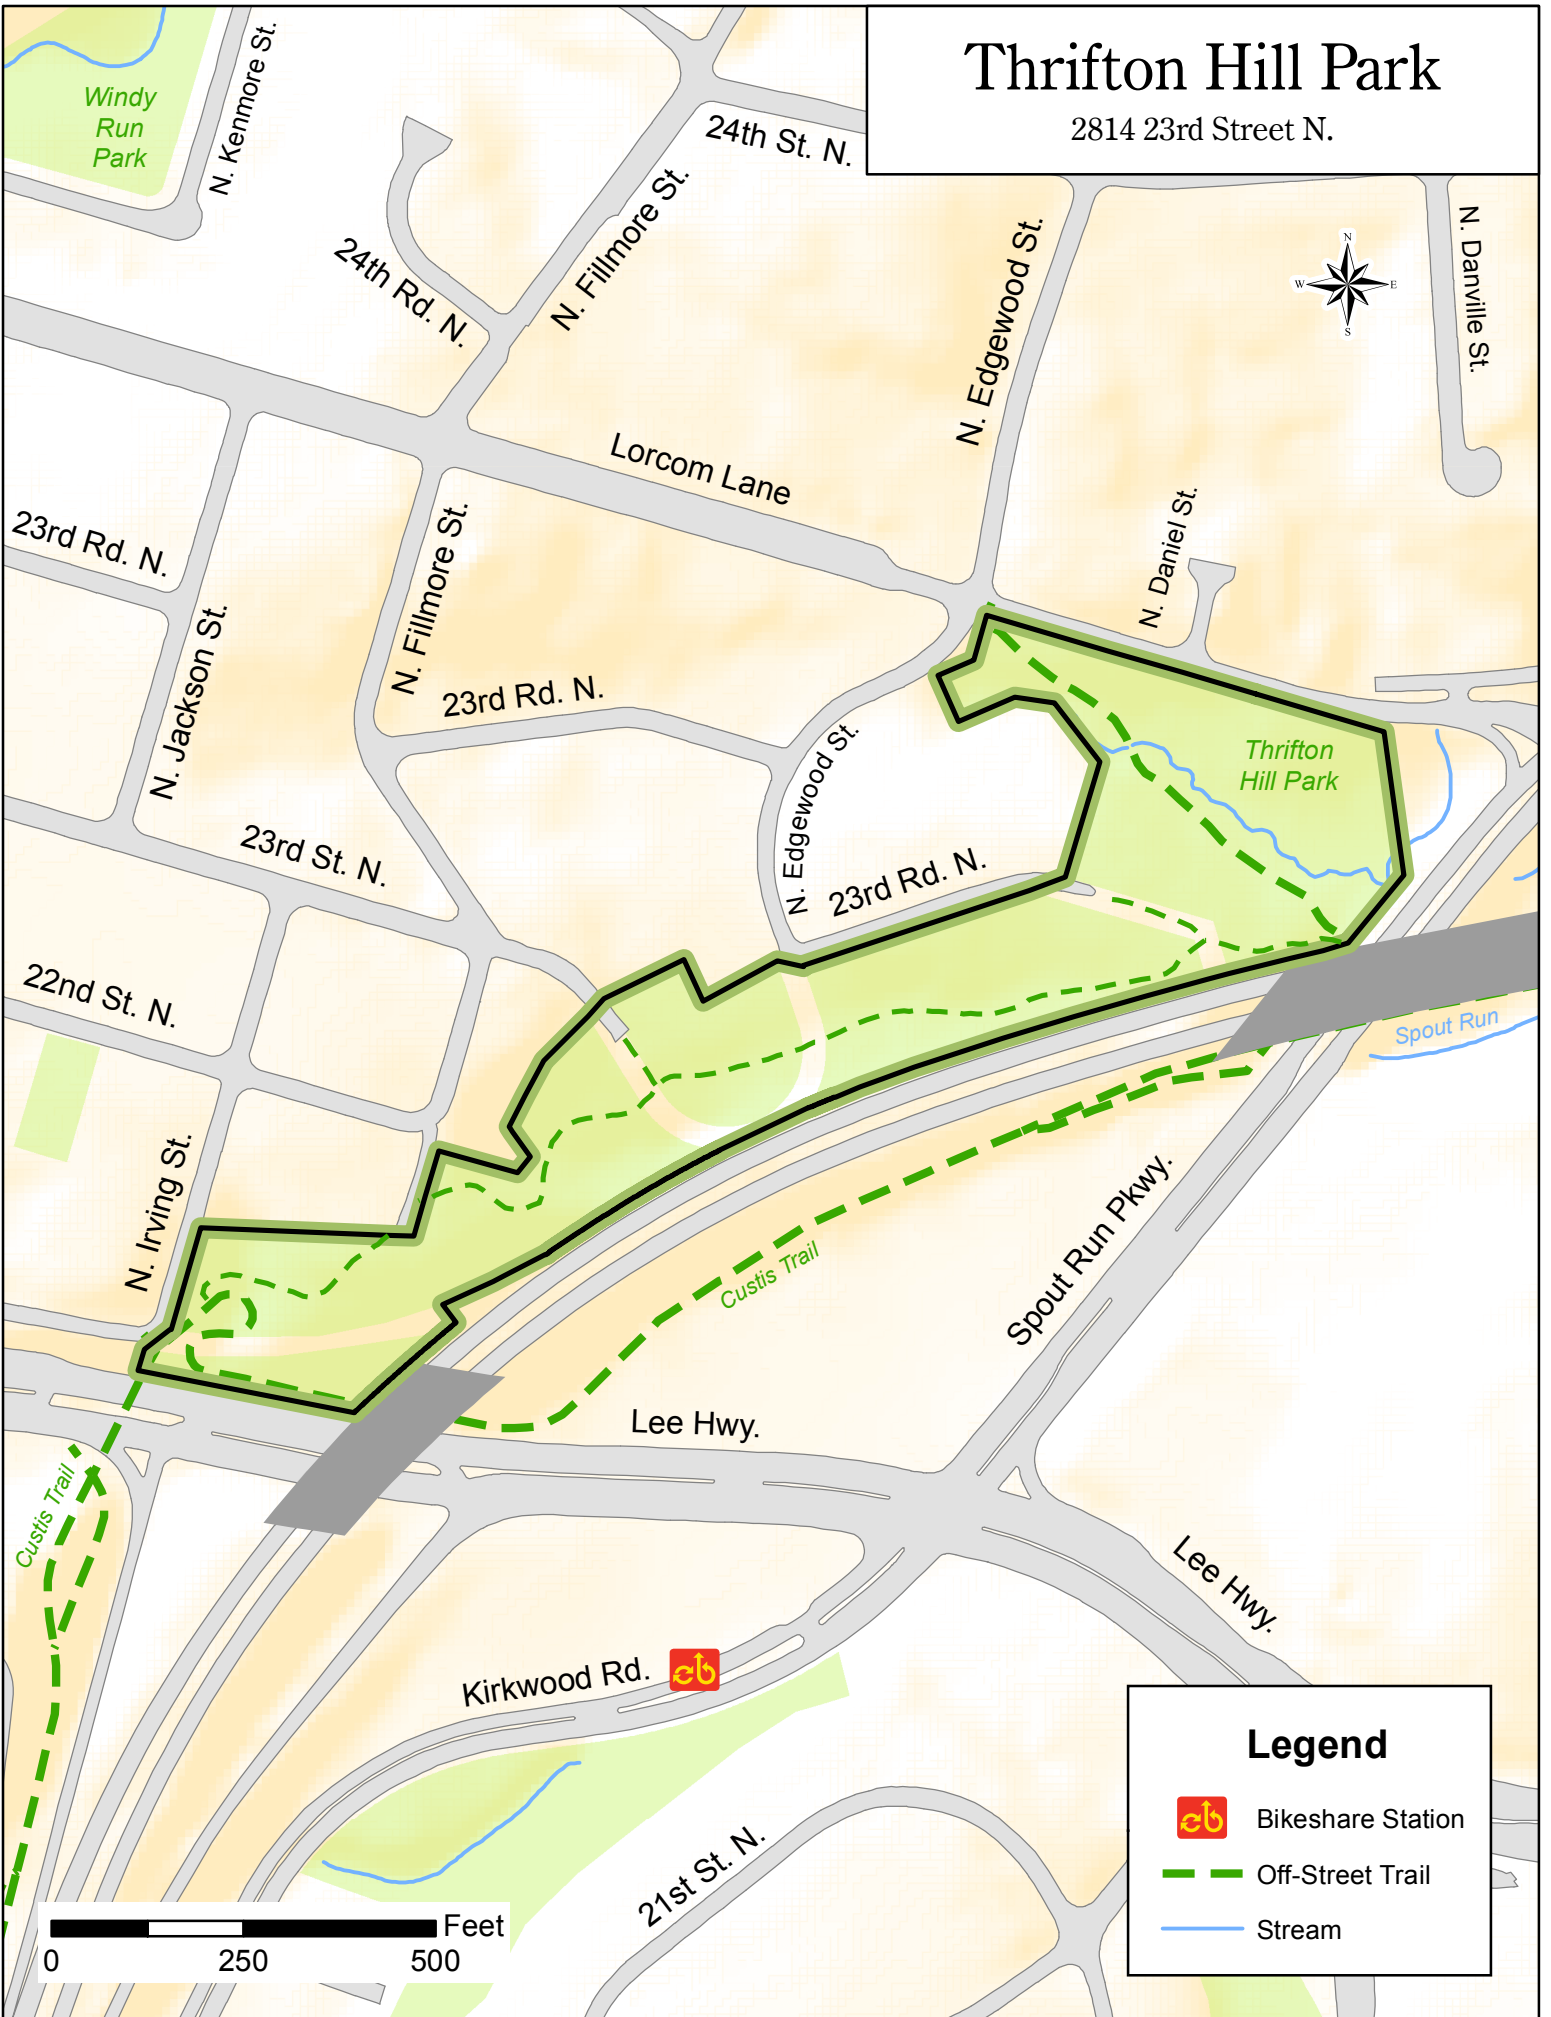

# Thrifton Hill Park

2814 23rd Street N.

## Legend

-  Bikeshare Station
-  Off-Street Trail
-  Stream

0 250 500 Feet