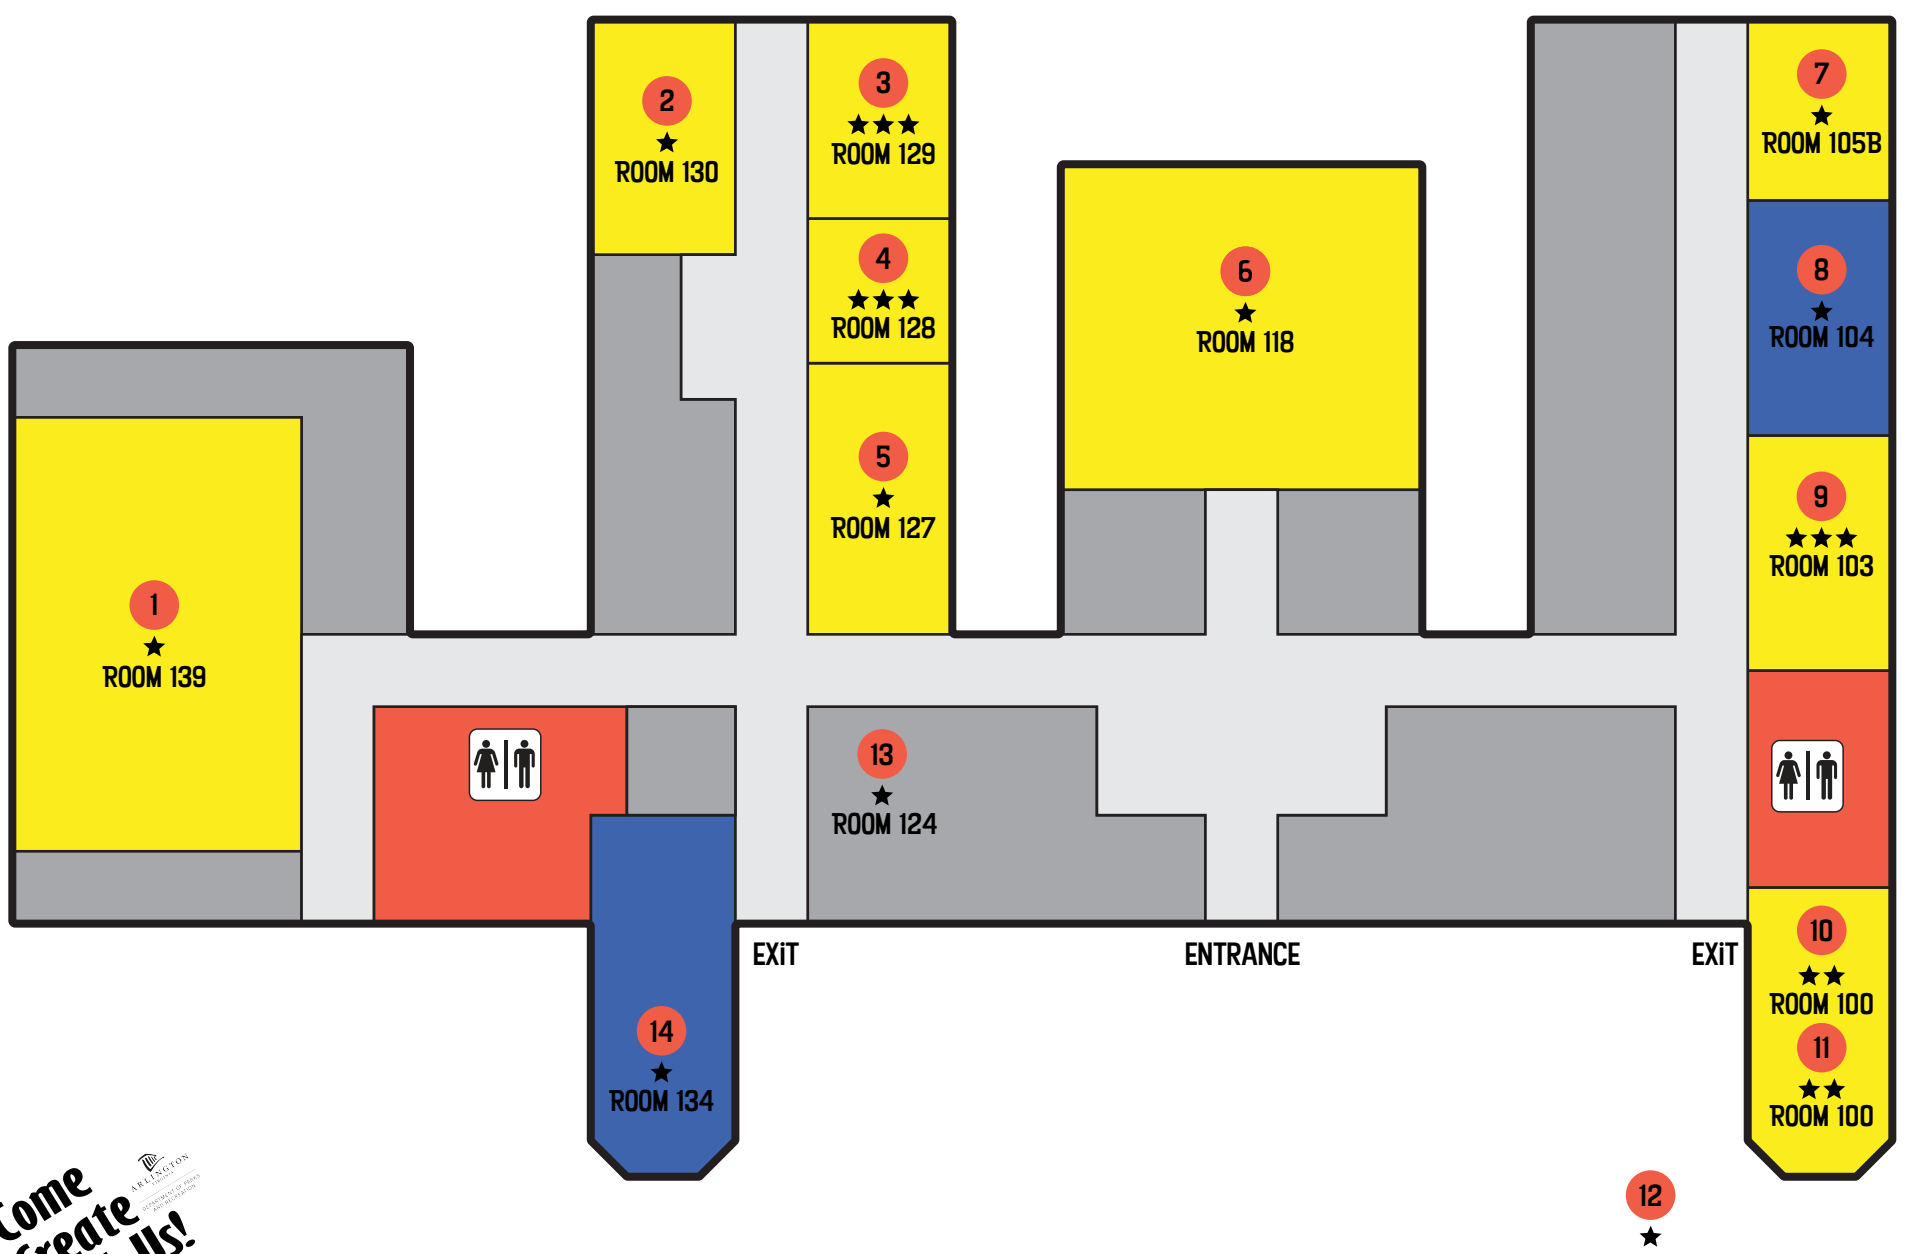

Paint Build Create!

SITE MAP! FAIRLINGTON COMMUNITY CENTER

- ★ EASY (ALL AGES)
- ★★ MEDIUM (TEENS 13-17)
- ★★★ HARD (ADULTS 13+)

Come Create With Us!

- 1 CARDBOARD BUILD ROOM ★
- 2 SLIME & BUBBLE PAINTING ★
- 3 PAINT & SIP ★★★
- 4 SILK SCREEN ★★★
- 5 LEGO BUILD ROOM ★
- 6 S.T.E.A.M. CRAFTS ★
- 7 TOTS: KINETIC SAND & MIRROR BOXES ★
- 8 SOFT PLAY ROOM ★
- 9 VISION BOARDS ★★★
- 10 MASS & ENERGY TARGET PRACTICE ★★
- 11 COMMUNITY ART PROJECT ★★
- 12 FOOD TRUCKS ★
- 13 STROLLER PARKING ★
- 14 FOOD DEMO & SEATING ★