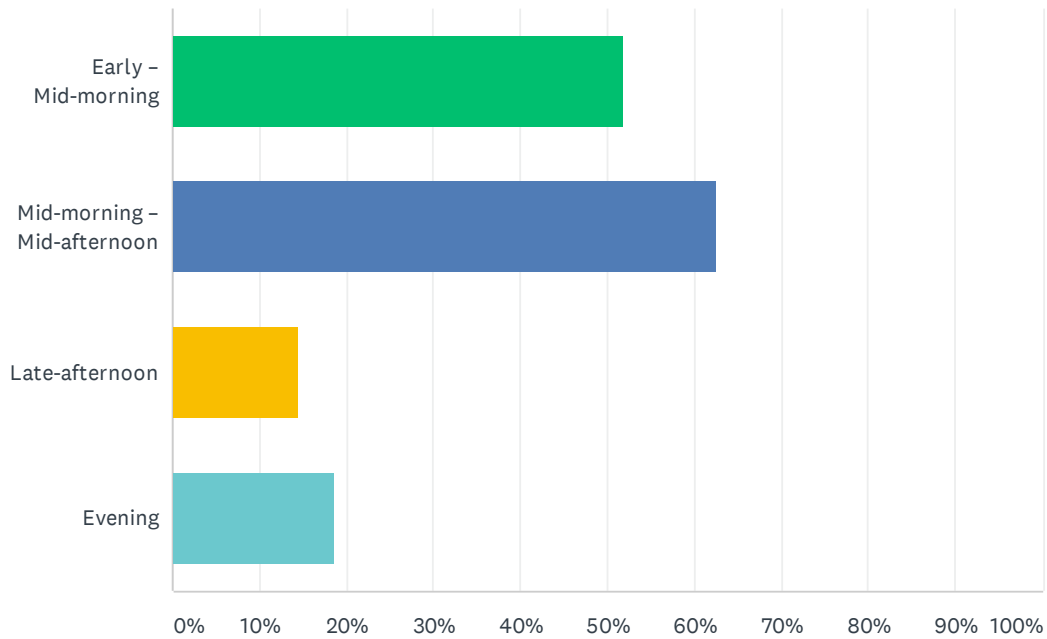

Q6 When you play indoors, what time of day do you usually play? (check all that apply)

Answered: 262 Skipped: 111

ANSWER CHOICES	RESPONSES	
Early – Mid-morning	51.91%	136
Mid-morning – Mid-afternoon	62.60%	164
Late-afternoon	14.50%	38
Evening	18.70%	49
Total Respondents: 262