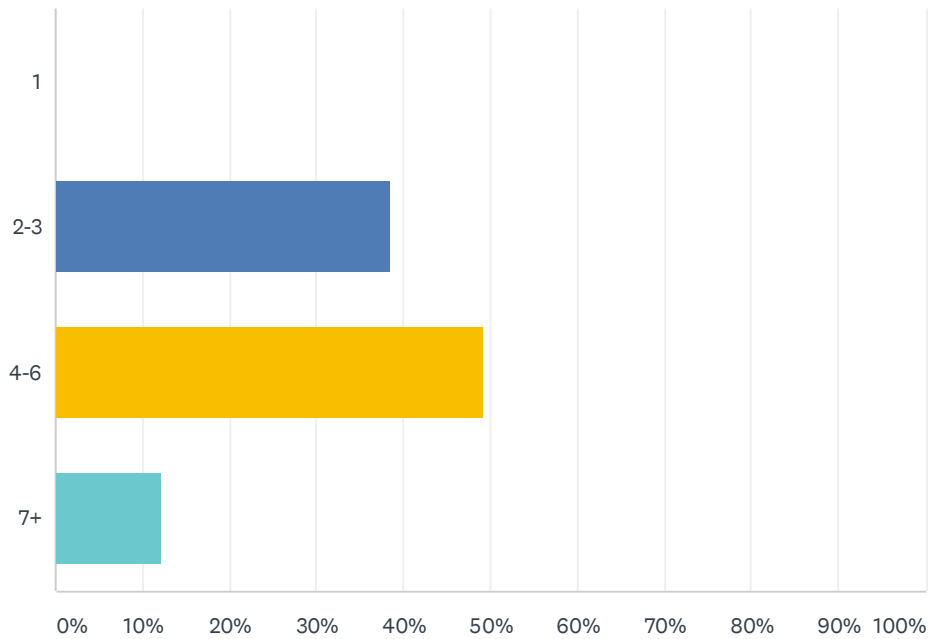

Q14 About how long do you wait to access an Arlington County court?

Answered: 268 Skipped: 105

ANSWER CHOICES	RESPONSES	
Generally open	8.21%	22
10 minutes	30.97%	83
20 minutes	35.07%	94
30 minutes	8.96%	24
Depends on the court	33.96%	91
Total Respondents: 268		

Q15 How many courts at one location do you think provides the best playing experience?

Answered: 270 Skipped: 103

ANSWER CHOICES	RESPONSES
1	0.00% 0
2-3	38.52% 104
4-6	49.26% 133
7+	12.22% 33
TOTAL	270

Q16 In Fall 2020/Winter 2021 we will open the new Lubber Run Community Center and Park. There will be opportunities to play Pickleball both indoors and outdoors. Please indicate the times that are most attractive to play at the new center. Check all that apply.

Answered: 236 Skipped: 137

ANSWER CHOICES	RESPONSES	
Indoors: Early to Mid-Morning	55.93%	132
Outdoors: Early to Mid-Morning	47.46%	112
Indoors: Mid-Morning to Mid-Afternoon	65.68%	155
Outdoors: Mid-Morning to Mid-Afternoon	46.61%	110
Indoors: Mid-Afternoon to Evening	40.25%	95
Outdoors: Mid-Afternoon to Evening	28.81%	68
Total Respondents: 236		