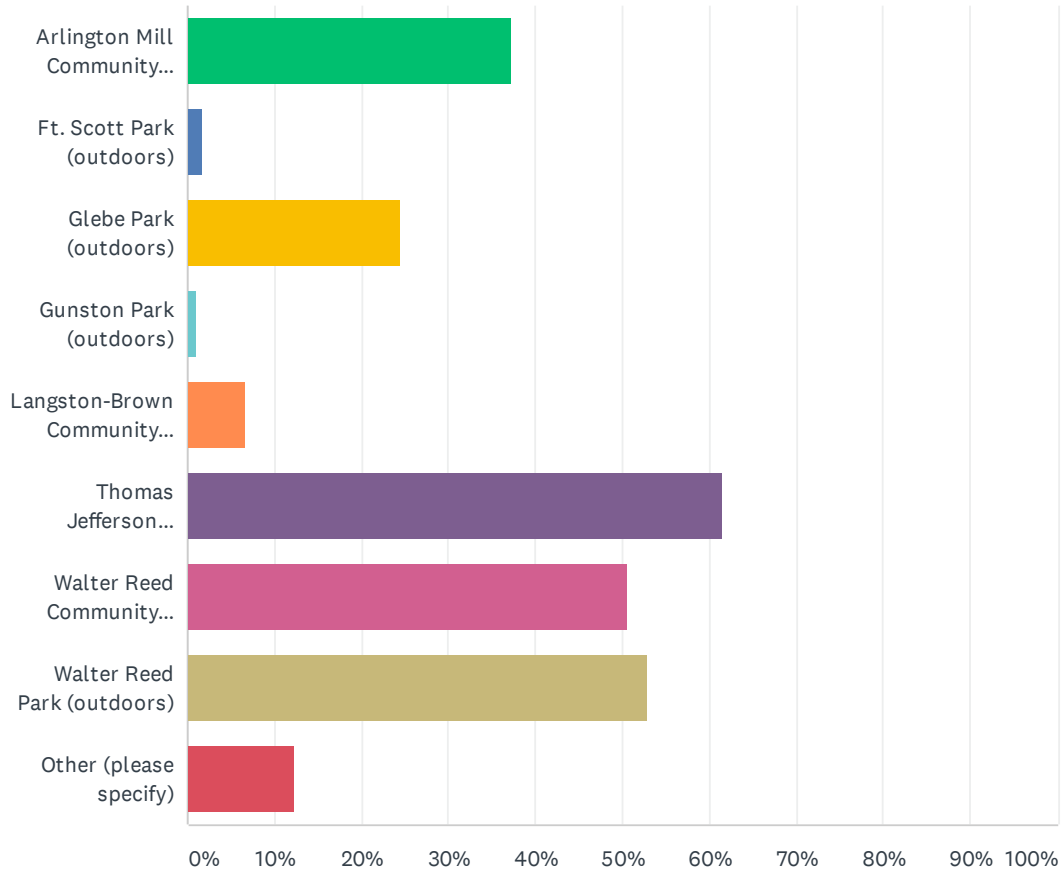

Do you Play Pickleball?

Q1 Do you play pickleball?

Answered: 371 Skipped: 2

ANSWER CHOICES	RESPONSES	
Yes	93.26%	346
No	6.74%	25
Couple times a year	0.00%	0
Rarely	0.00%	0
sadf	0.00%	0
TOTAL		371

Do you Play Pickleball?

Q2 Where do you play pickleball in Arlington? (check all that apply)

Answered: 314 Skipped: 59

ANSWER CHOICES	RESPONSES	
Arlington Mill Community Center (indoors)	37.26%	117
Ft. Scott Park (outdoors)	1.59%	5
Glebe Park (outdoors)	24.52%	77
Gunston Park (outdoors)	0.96%	3
Langston-Brown Community Center (indoors)	6.69%	21
Thomas Jefferson Community Center (indoors)	61.46%	193
Walter Reed Community Center (indoors)	50.64%	159
Walter Reed Park (outdoors)	52.87%	166
Other (please specify)	12.42%	39
Total Respondents: 314		

Q3 Do you have one of these memberships?

Answered: 264 Skipped: 109

ANSWER CHOICES	RESPONSES
55+ Pass	33.33% 88
55+ Gold Pass	56.44% 149
Arlington Fitness Membership	10.23% 27
TOTAL	264

Q4 Do you prefer indoor or outdoor play?