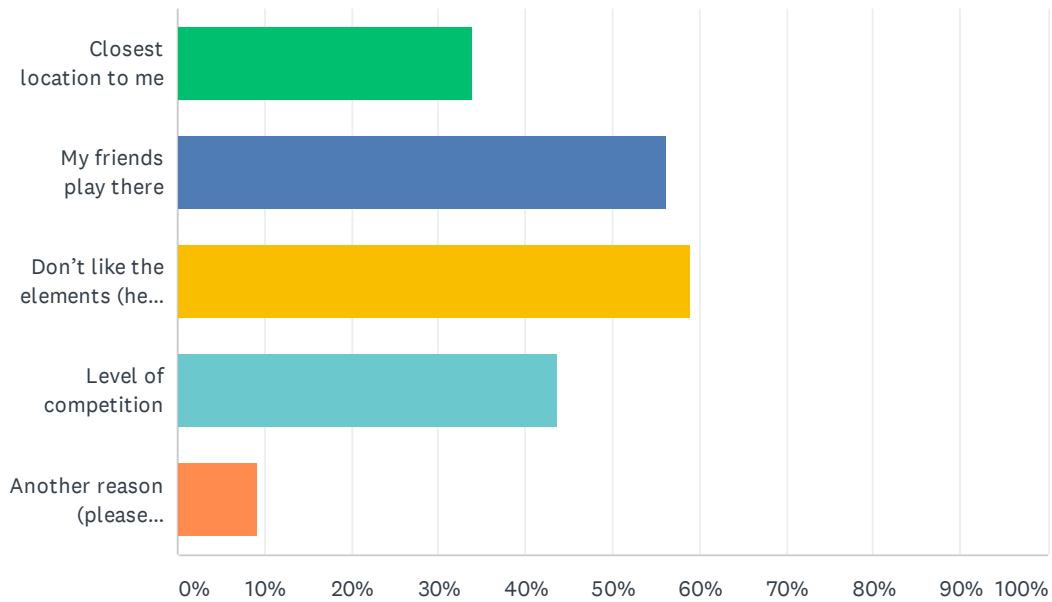

Q3 Do you have one of these memberships?

Answered: 264 Skipped: 109

ANSWER CHOICES	RESPONSES
55+ Pass	33.33% 88
55+ Gold Pass	56.44% 149
Arlington Fitness Membership	10.23% 27
TOTAL	264

Q4 Do you prefer indoor or outdoor play?

Answered: 317 Skipped: 56

ANSWER CHOICES	RESPONSES	
Indoor	57.10%	181
Outdoor	16.72%	53
Don't care	31.55%	100
Total Respondents: 317		

Do you Play Pickleball?

Q5 When you play indoors, why do you enjoy playing indoors? (check all that apply)

Answered: 263 Skipped: 110

ANSWER CHOICES	RESPONSES	
Closest location to me	33.84%	89
My friends play there	56.27%	148
Don't like the elements (heat, cold, rain)	58.94%	155
Level of competition	43.73%	115
Another reason (please specify)	9.13%	24
Total Respondents: 263		