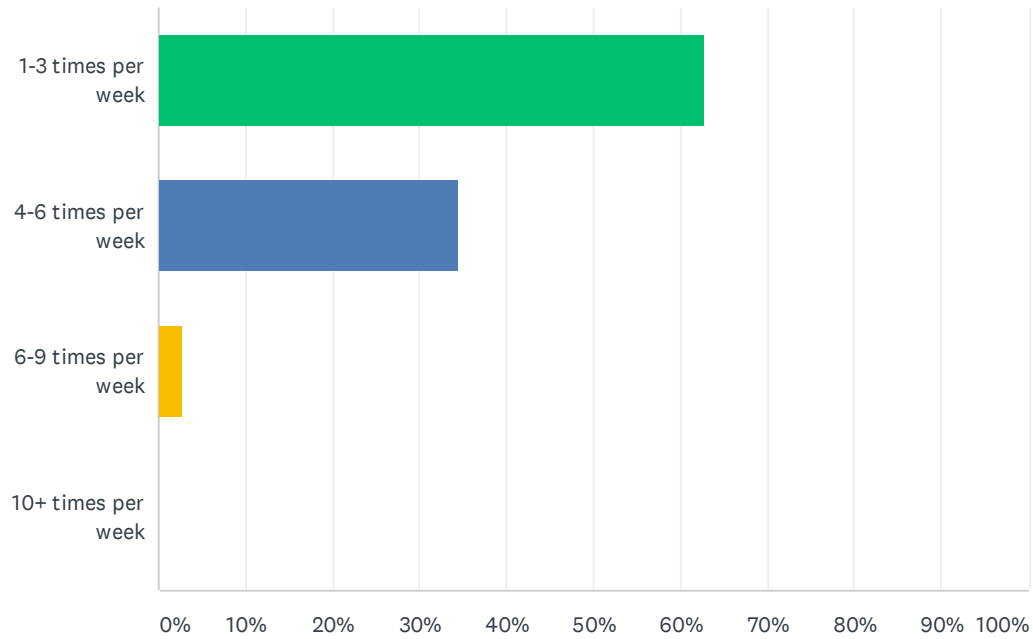

Do you Play Pickleball?

Q12 How many times a week do you play pickleball in Arlington?

Answered: 263 Skipped: 110

ANSWER CHOICES	RESPONSES	
1-3 times per week	62.74%	165
4-6 times per week	34.60%	91
6-9 times per week	2.66%	7
10+ times per week	0.00%	0
TOTAL		263