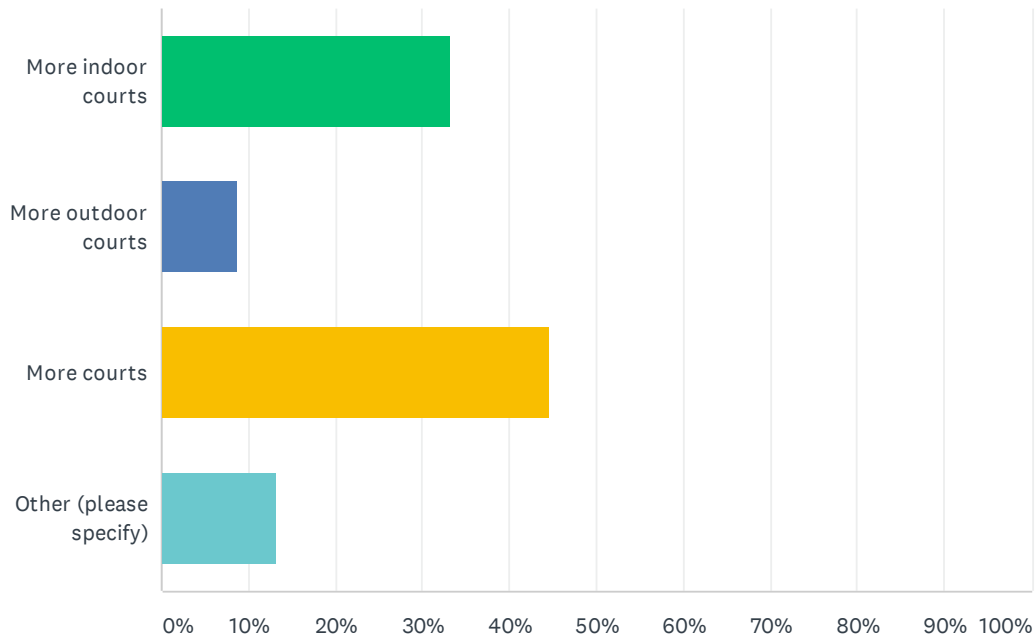

Q15 How many courts at one location do you think provides the best playing experience?

Answered: 270 Skipped: 103

ANSWER CHOICES	RESPONSES
1	0.00% 0
2-3	38.52% 104
4-6	49.26% 133
7+	12.22% 33
TOTAL	270

Q16 In Fall 2020/Winter 2021 we will open the new Lubber Run Community Center and Park. There will be opportunities to play Pickleball both indoors and outdoors. Please indicate the times that are most attractive to play at the new center. Check all that apply.

Answered: 236 Skipped: 137

ANSWER CHOICES	RESPONSES	
Indoors: Early to Mid-Morning	55.93%	132
Outdoors: Early to Mid-Morning	47.46%	112
Indoors: Mid-Morning to Mid-Afternoon	65.68%	155
Outdoors: Mid-Morning to Mid-Afternoon	46.61%	110
Indoors: Mid-Afternoon to Evening	40.25%	95
Outdoors: Mid-Afternoon to Evening	28.81%	68
Total Respondents: 236		

Q17 What do you consider to be the most important thing Arlington County can do to improve pickleball opportunities in Arlington?

Answered: 271 Skipped: 102

ANSWER CHOICES	RESPONSES
More indoor courts	33.21% 90
More outdoor courts	8.86% 24
More courts	44.65% 121
Other (please specify)	13.28% 36
TOTAL	271