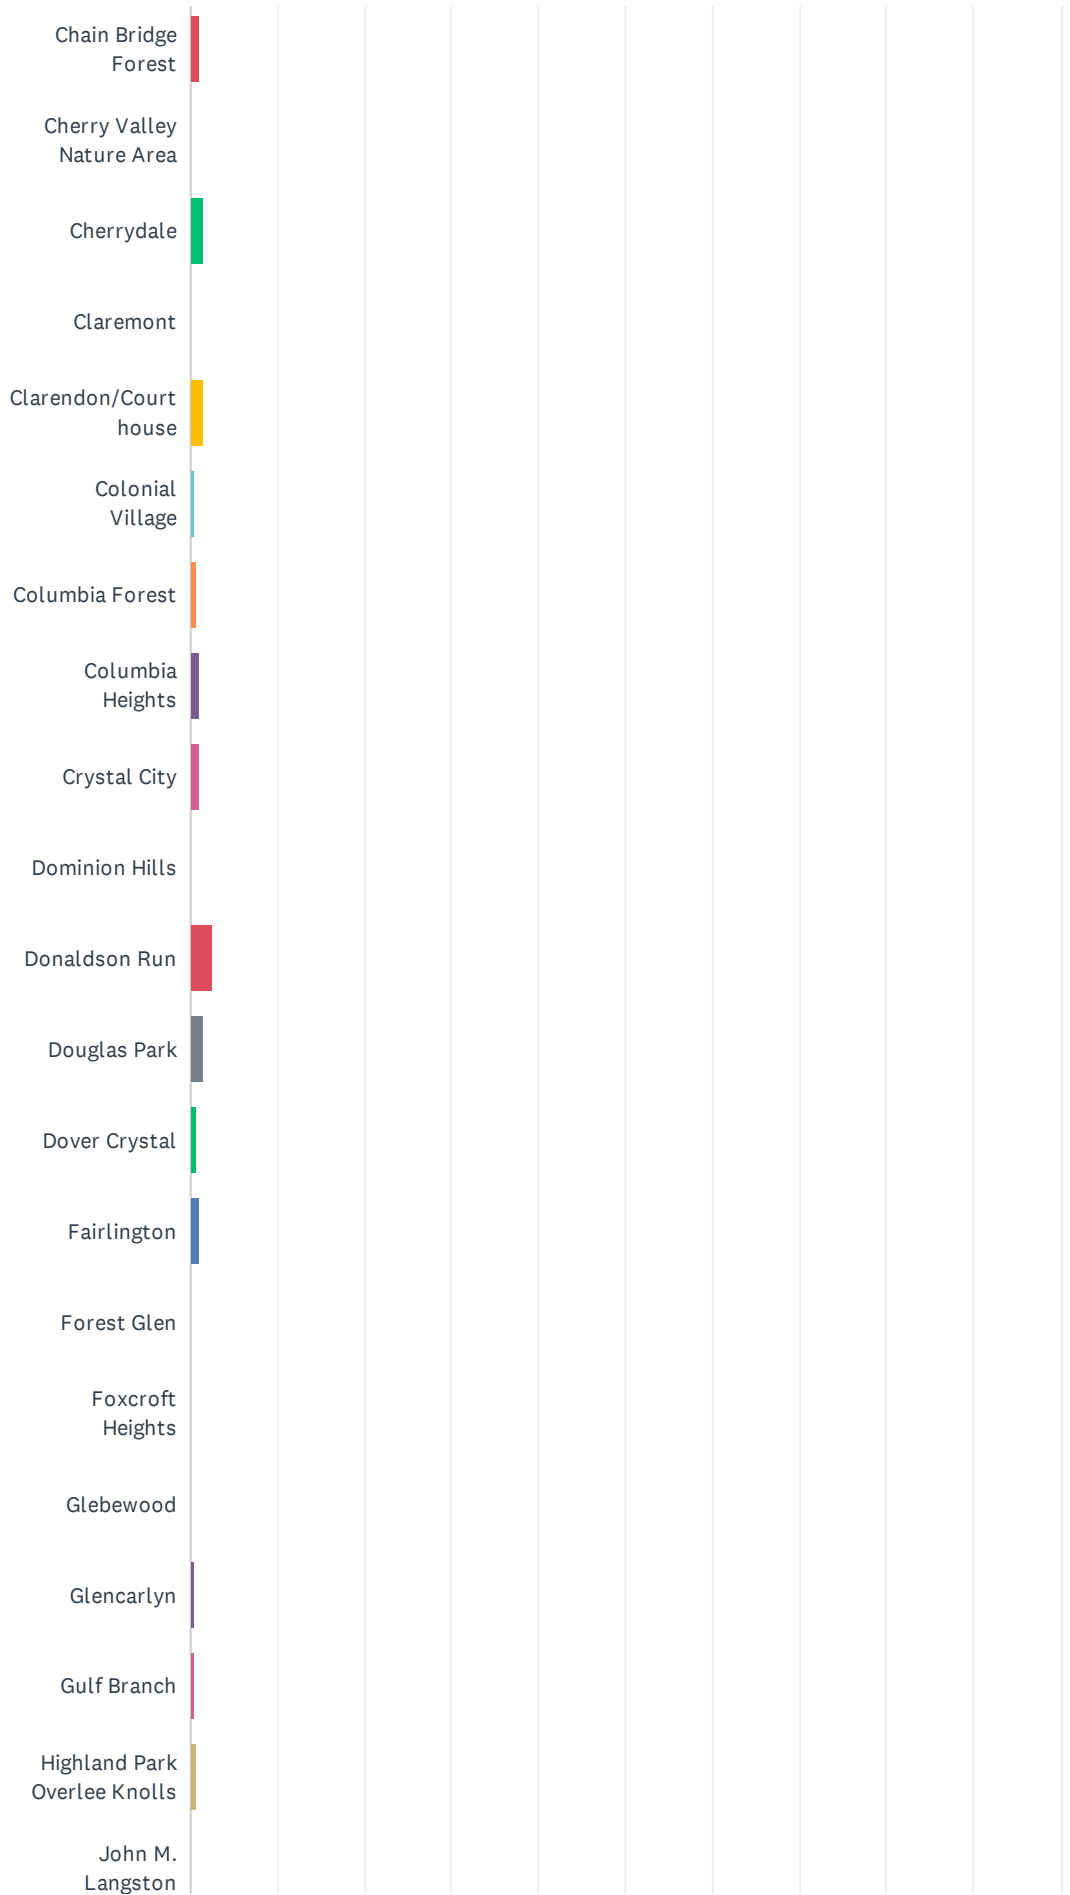

Do you Play Pickleball?

Q18 Please share any other feedback you have about pickleball in Arlington.

Answered: 104 Skipped: 269

Q19 What Civic Association do you live in? If you don't know you can look it up here.

Answered: 275 Skipped: 98

Do you Play Pickleball?

Do you Play Pickleball?

Do you Play Pickleball?

Do you Play Pickleball?

Buckingham											
Chain Bridge Forest											
Cherry Valley Nature Area											
Cherrydale											
Claremont											
Clarendon/Court house											
Colonial Village											
Columbia Forest											
Columbia Heights											
Crystal City											
Dominion Hills											
Donaldson Run											
Douglas Park											
Dover Crystal											
Fairlington											
Forest Glen											
Foxcroft Heights											
Glebewood											
Glencarlyn											
Green Valley											
Gulf Branch											