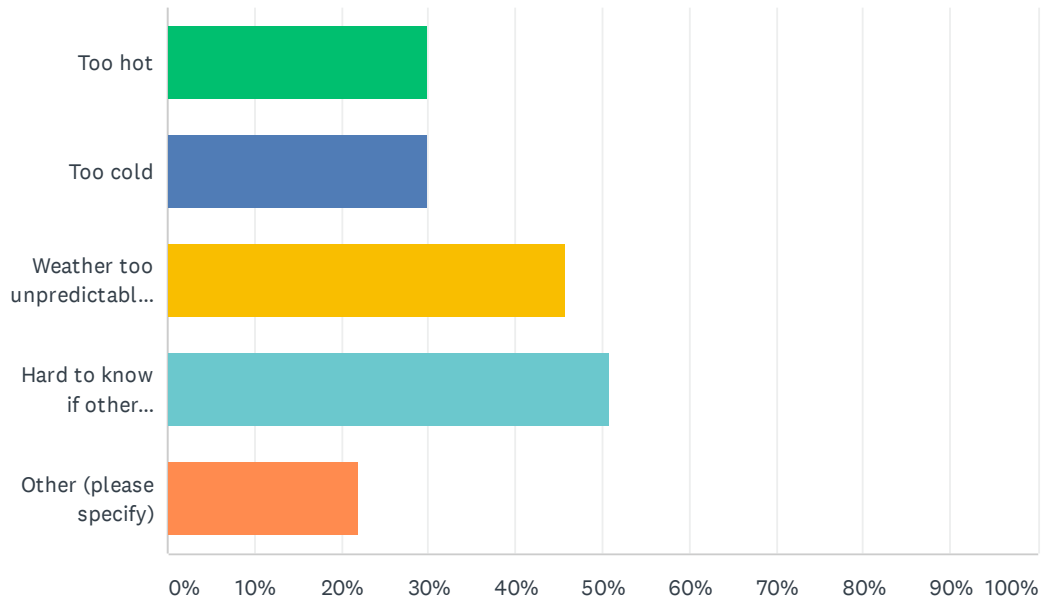

Q7 If you don't play outdoors, why not? (check all that apply)

Answered: 177 Skipped: 196

ANSWER CHOICES	RESPONSES	
Too hot	29.94%	53
Too cold	29.94%	53
Weather too unpredictable (rain, etc.)	45.76%	81
Hard to know if other players will be there	50.85%	90
Other (please specify)	22.03%	39
Total Respondents: 177