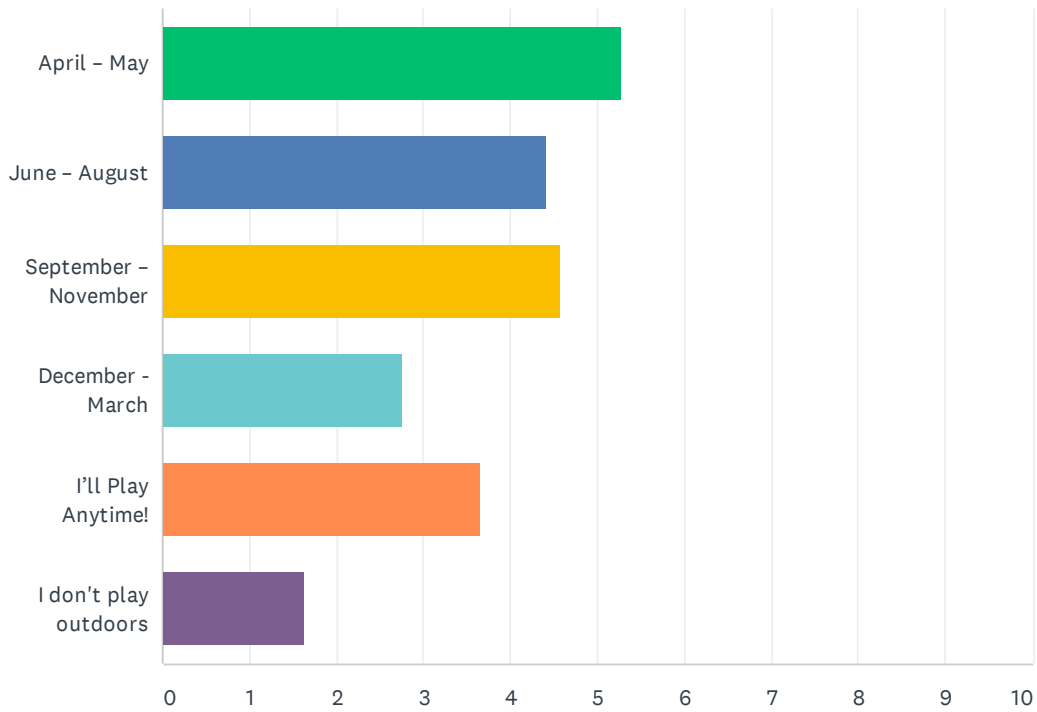

Answered: 262 Skipped: 111

ANSWER CHOICES	RESPONSES	
Closest location to me	37.79%	99
My friends play there	52.29%	137
Prefer playing outdoors	20.61%	54
Don't want to pay to play	18.32%	48
Level of competition	29.77%	78
Another reason (please specify)	25.19%	66
Total Respondents: 262		

Q10 When you play outdoors, what time of day do you usually play? (check all that apply)

Answered: 258 Skipped: 115

ANSWER CHOICES	RESPONSES
Early – Mid-morning	62.40% 161
Mid-morning – Mid-afternoon	50.00% 129
Late-afternoon	17.05% 44
Evening	24.03% 62
Total Respondents: 258	

Do you Play Pickleball?

Q11 When you play outdoors, what months are most favorable? (rank in order of preference)

Answered: 268 Skipped: 105

	1	2	3	4	5	6	TOTAL	SCORE
April - May	49.38% 120	32.51% 79	14.40% 35	3.29% 8	0.41% 1	0.00% 0	243	5.27
June - August	15.45% 36	31.33% 73	36.05% 84	15.45% 36	0.86% 2	0.86% 2	233	4.42
September - November	15.83% 38	37.08% 89	38.33% 92	8.33% 20	0.00% 0	0.42% 1	240	4.59
December - March	0.00% 0	1.73% 3	8.67% 15	57.80% 100	28.90% 50	2.89% 5	173	2.77
I'll Play Anytime!	39.04% 57	0.68% 1	2.74% 4	9.59% 14	41.78% 61	6.16% 9	146	3.67
I don't play outdoors	9.82% 11	0.89% 1	0.00% 0	1.79% 2	8.04% 9	79.46% 89	112	1.64