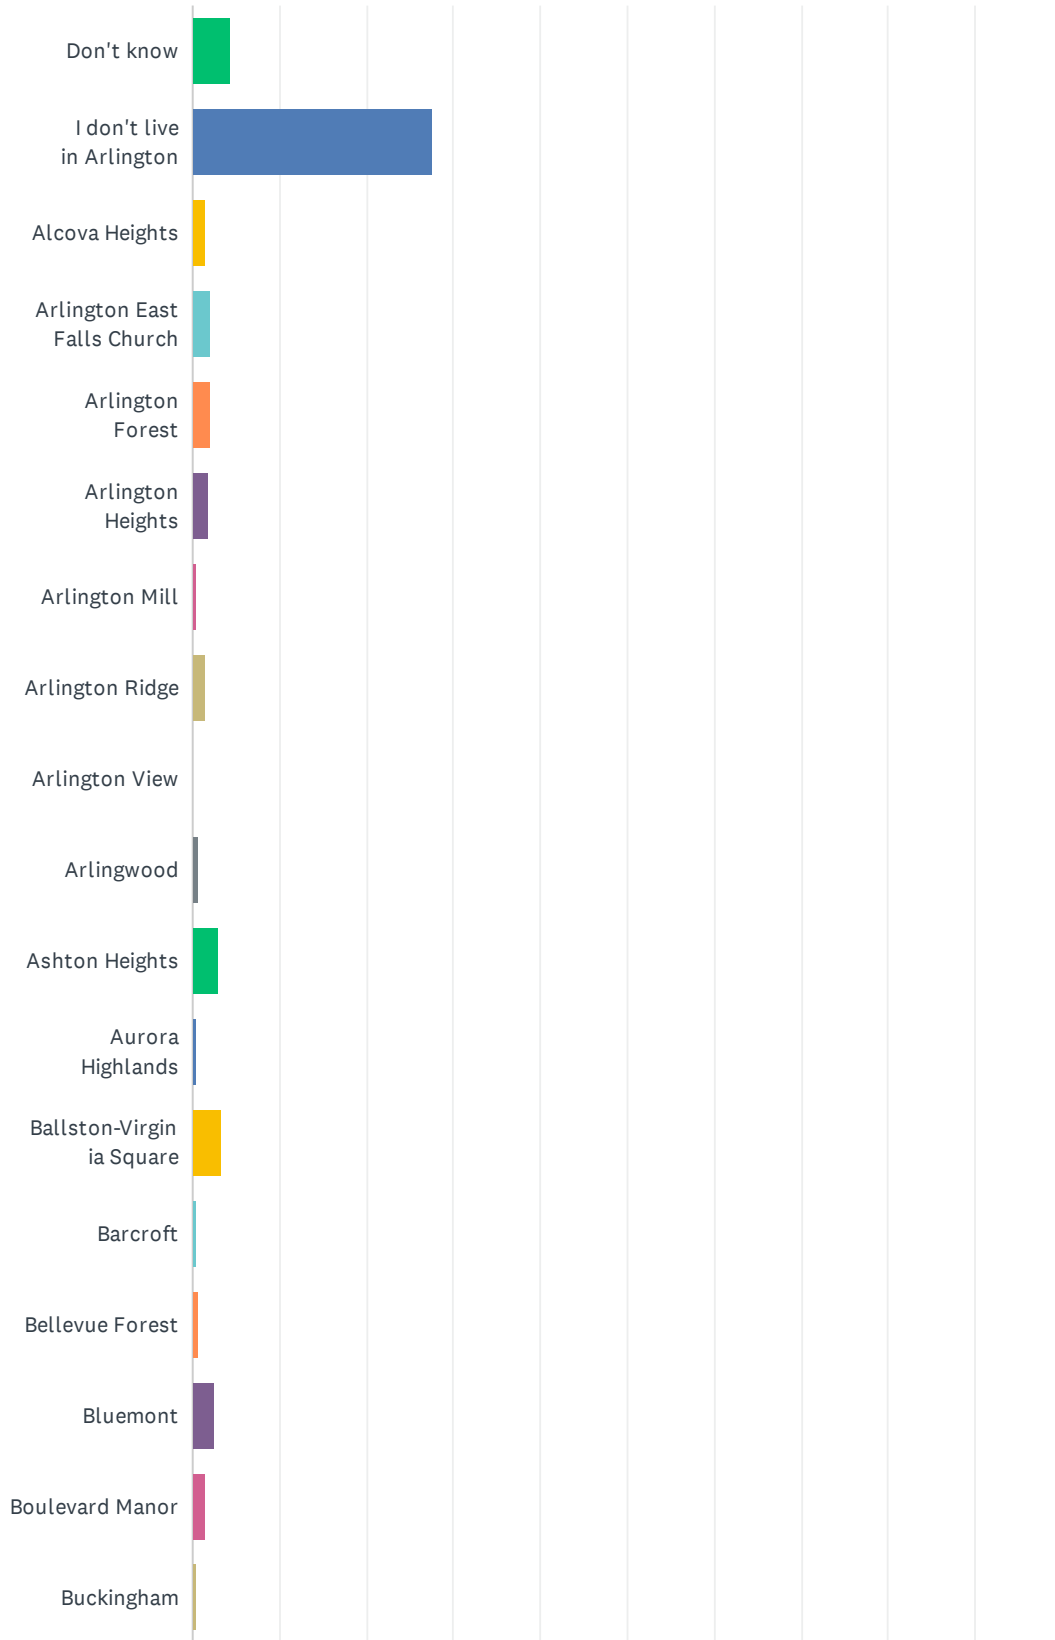

Q19 What Civic Association do you live in? If you don't know you can look it up here.

Answered: 275 Skipped: 98