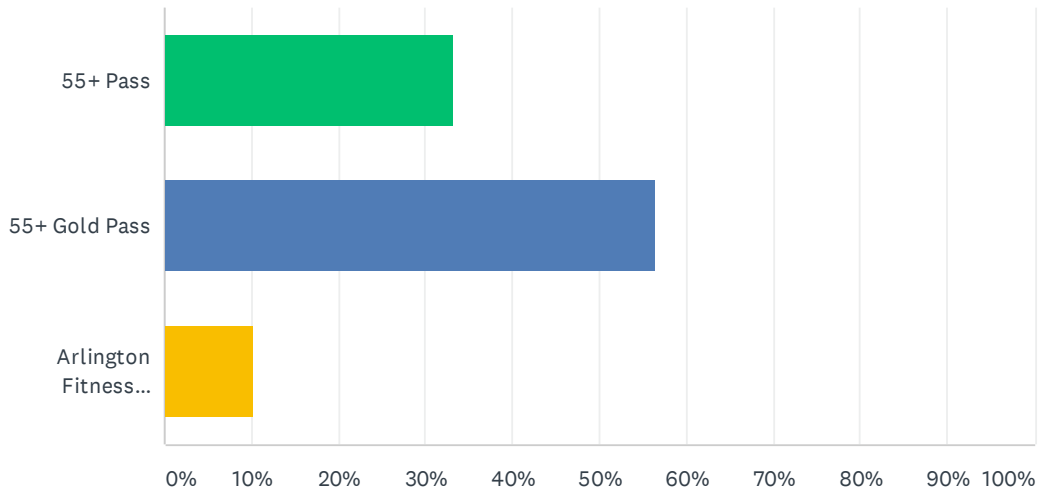

Q2 Where do you play pickleball in Arlington? (check all that apply)

Answered: 314 Skipped: 59

ANSWER CHOICES	RESPONSES	
Arlington Mill Community Center (indoors)	37.26%	117
Ft. Scott Park (outdoors)	1.59%	5
Glebe Park (outdoors)	24.52%	77
Gunston Park (outdoors)	0.96%	3
Langston-Brown Community Center (indoors)	6.69%	21
Thomas Jefferson Community Center (indoors)	61.46%	193
Walter Reed Community Center (indoors)	50.64%	159
Walter Reed Park (outdoors)	52.87%	166
Other (please specify)	12.42%	39
Total Respondents: 314		

Q3 Do you have one of these memberships?

Answered: 264 Skipped: 109

ANSWER CHOICES	RESPONSES
55+ Pass	33.33% 88
55+ Gold Pass	56.44% 149
Arlington Fitness Membership	10.23% 27
TOTAL	264

Q4 Do you prefer indoor or outdoor play?