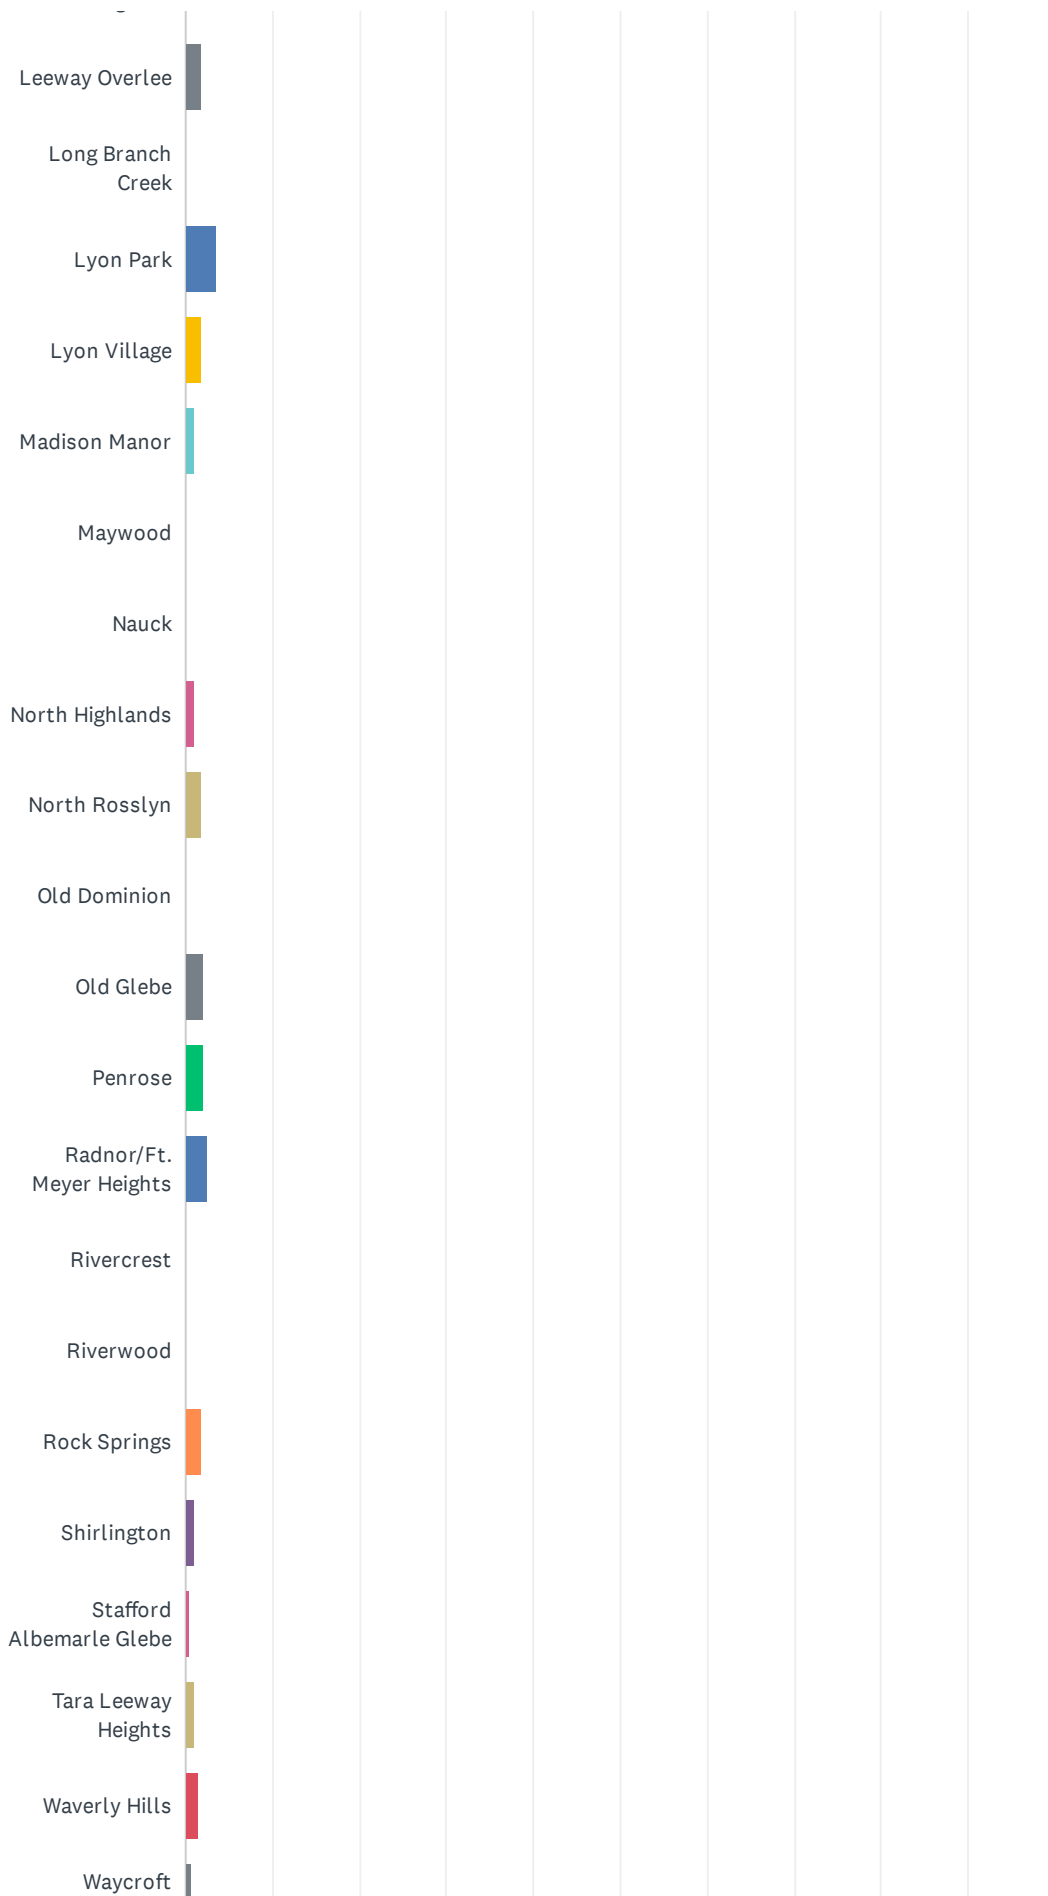

Do you Play Pickleball?

Q18 Please share any other feedback you have about pickleball in Arlington.

Answered: 104 Skipped: 269

Q19 What Civic Association do you live in? If you don't know you can look it up here.

Answered: 275 Skipped: 98

Do you Play Pickleball?

Do you Play Pickleball?

Do you Play Pickleball?

Do you Play Pickleball?

Buckingham											
Chain Bridge Forest											
Cherry Valley Nature Area											
Cherrydale											
Claremont											
Clarendon/Court house											
Colonial Village											
Columbia Forest											
Columbia Heights											
Crystal City											
Dominion Hills											
Donaldson Run											
Douglas Park											
Dover Crystal											
Fairlington											
Forest Glen											
Foxcroft Heights											
Glebewood											
Glencarlyn											
Green Valley											
Gulf Branch											