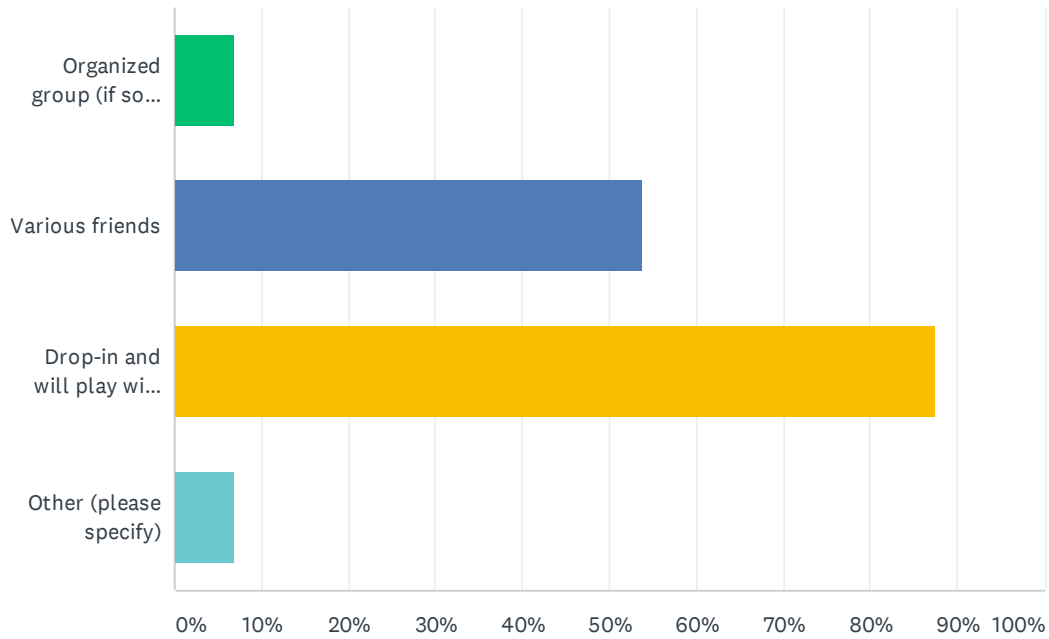

Q13 Who do you play pickleball with? (check all that apply)

Answered: 272 Skipped: 101

ANSWER CHOICES	RESPONSES	
Organized group (if so, please list group in Other)	6.99%	19
Various friends	53.68%	146
Drop-in and will play with who's there	87.50%	238
Other (please specify)	6.99%	19
Total Respondents: 272