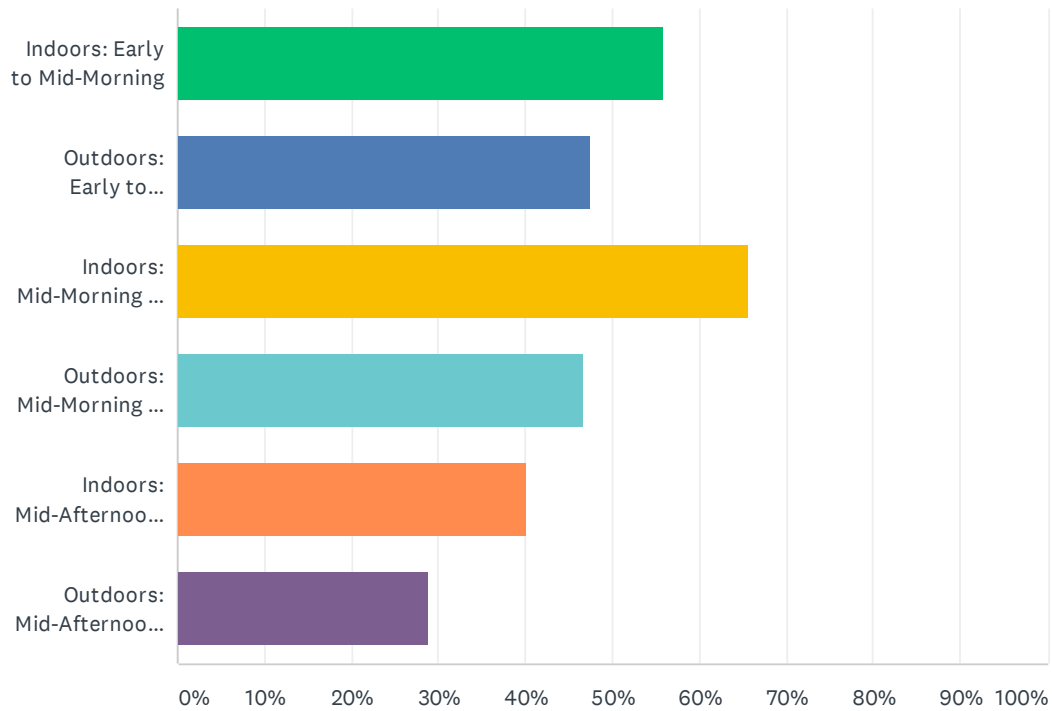

Q15 How many courts at one location do you think provides the best playing experience?

Answered: 270 Skipped: 103

ANSWER CHOICES	RESPONSES
1	0.00% 0
2-3	38.52% 104
4-6	49.26% 133
7+	12.22% 33
TOTAL	270

Q16 In Fall 2020/Winter 2021 we will open the new Lubber Run Community Center and Park. There will be opportunities to play Pickleball both indoors and outdoors. Please indicate the times that are most attractive to play at the new center. Check all that apply.

Answered: 236 Skipped: 137

ANSWER CHOICES	RESPONSES	
Indoors: Early to Mid-Morning	55.93%	132
Outdoors: Early to Mid-Morning	47.46%	112
Indoors: Mid-Morning to Mid-Afternoon	65.68%	155
Outdoors: Mid-Morning to Mid-Afternoon	46.61%	110
Indoors: Mid-Afternoon to Evening	40.25%	95
Outdoors: Mid-Afternoon to Evening	28.81%	68
Total Respondents: 236		

Q17 What do you consider to be the most important thing Arlington County can do to improve pickleball opportunities in Arlington?

Answered: 271 Skipped: 102

ANSWER CHOICES	RESPONSES
More indoor courts	33.21% 90
More outdoor courts	8.86% 24
More courts	44.65% 121
Other (please specify)	13.28% 36
TOTAL	271