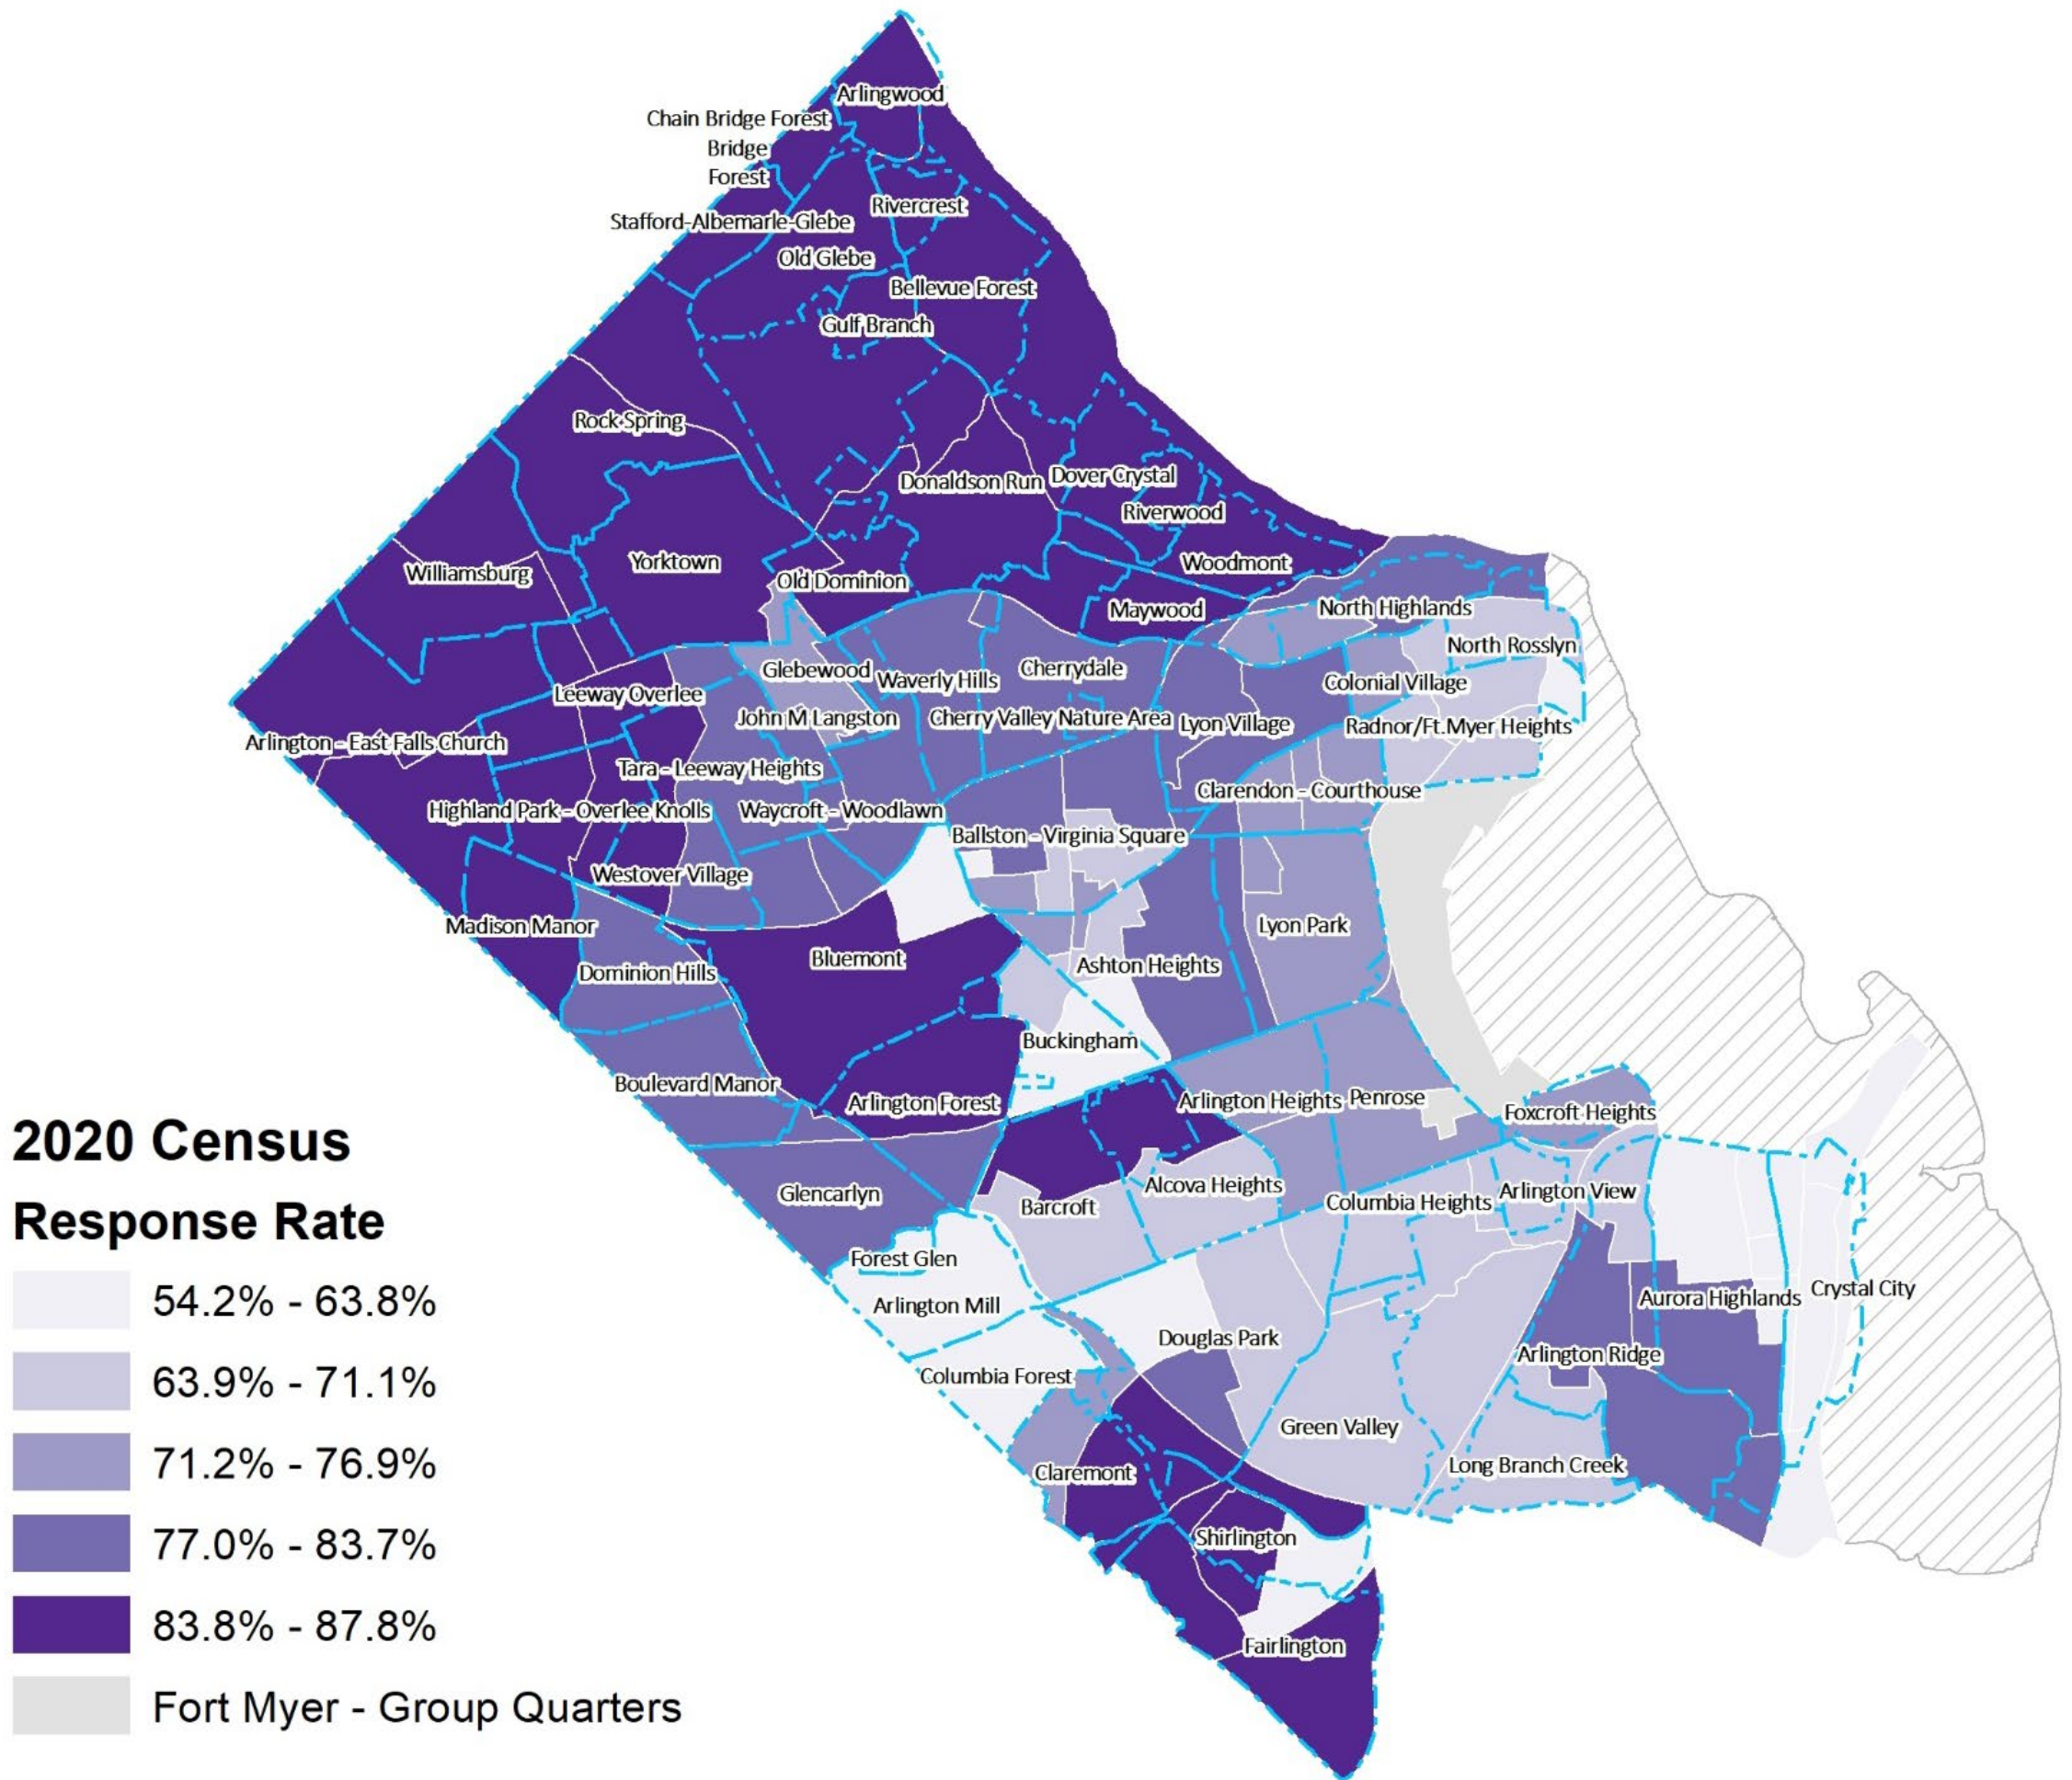

# Regional Response Rates

Jurisdiction	Response Rate
City of Fairfax	78.7
Falls Church	78.7
Loudoun County	77.7
Fairfax County	76.0
Stafford County	75.7
Montgomery County	72.4
Fauquier County	72.2
Arlington County	71.4
Prince William County	71.3
Charles County	69.5
City of Alexandria	68.2
Manassas	67.7
Manassas Park	67.3
Prince George's County	64.0
Fredericksburg	62.5
Washington	58.6

**71.4%**  
**ARLINGTON**

**67.1%**  
**VIRGINIA**

**62.3%**  
**UNITED STATES**

**2020 Census**

**Total Response Rate**

*As of July 23, 2020*

# Arlington Response Rate by Census Tract with Civic Boundary

As of July 23, 2020