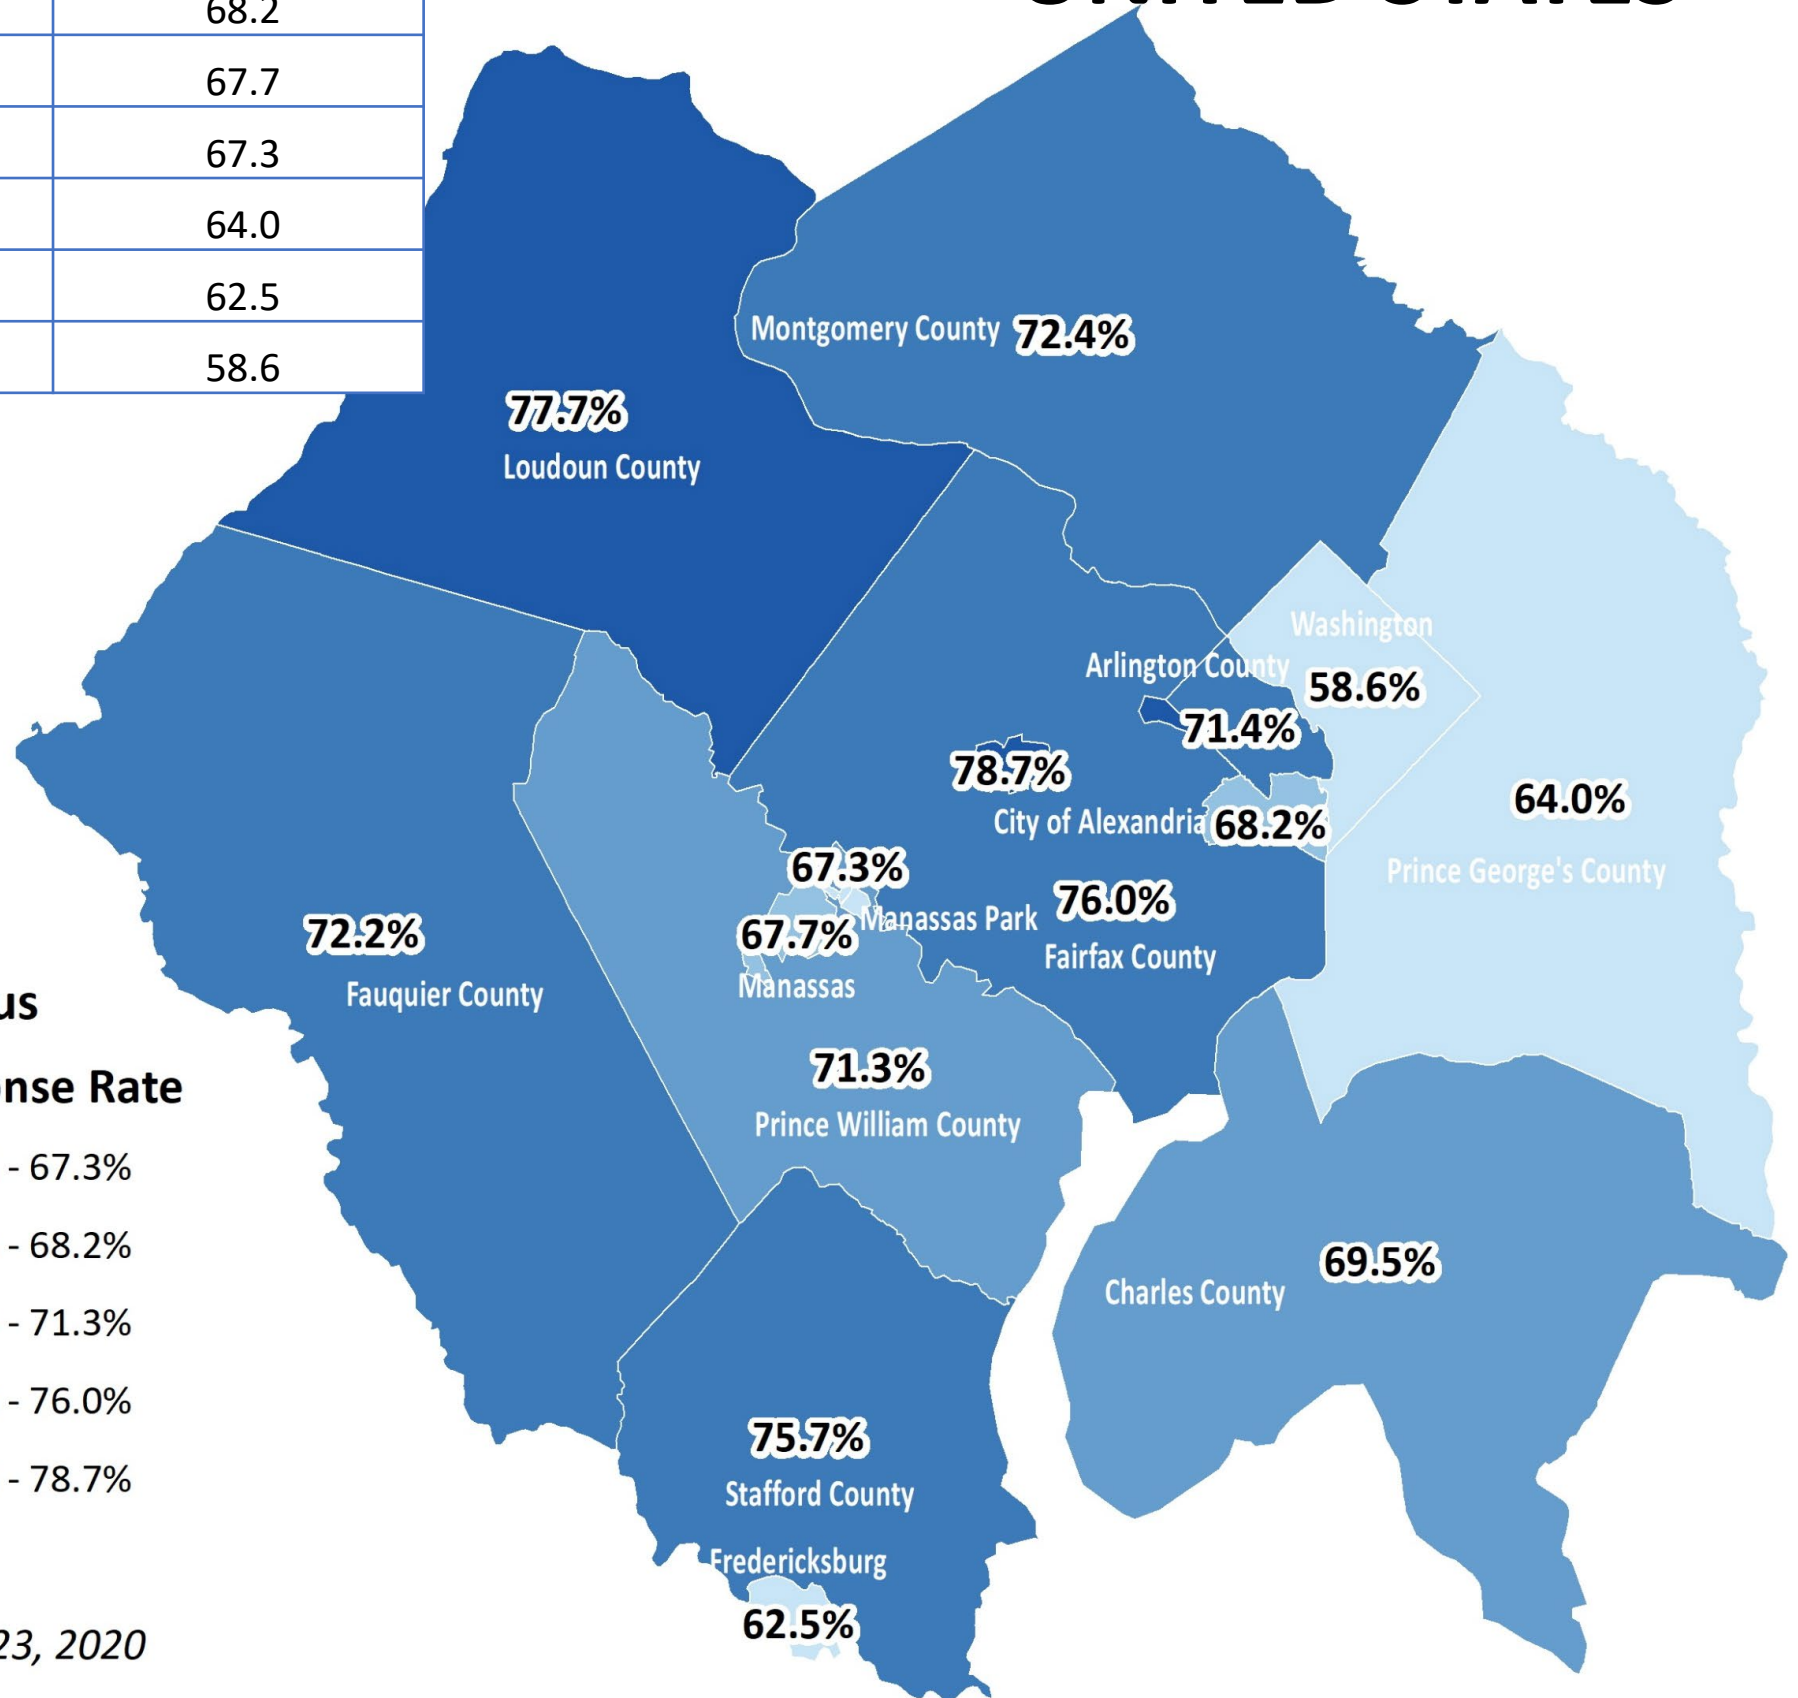

# Regional Response Rates

Jurisdiction	Response Rate
City of Fairfax	78.7
Falls Church	78.7
Loudoun County	77.7
Fairfax County	76.0
Stafford County	75.7
Montgomery County	72.4
Fauquier County	72.2
Arlington County	71.4
Prince William County	71.3
Charles County	69.5
City of Alexandria	68.2
Manassas	67.7
Manassas Park	67.3
Prince George's County	64.0
Fredericksburg	62.5
Washington	58.6

**71.4%**  
**ARLINGTON**

**67.1%**  
**VIRGINIA**

**62.3%**  
**UNITED STATES**

**2020 Census**

**Total Response Rate**

*As of July 23, 2020*

# Arlington Response Rate by Census Tract with Civic Boundary

As of July 23, 2020