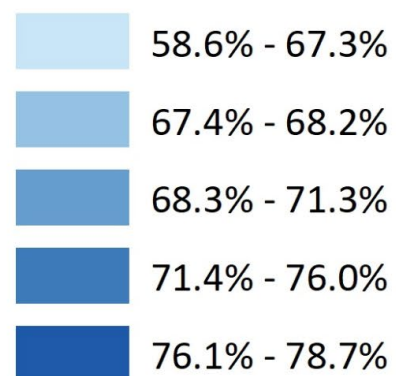

# Regional Response Rates

Jurisdiction	Response Rate
City of Fairfax	78.7
Falls Church	78.7
Loudoun County	77.7
Fairfax County	76.0
Stafford County	75.7
Montgomery County	72.4
Fauquier County	72.2
Arlington County	71.4
Prince William County	71.3
Charles County	69.5
City of Alexandria	68.2
Manassas	67.7
Manassas Park	67.3
Prince George's County	64.0
Fredericksburg	62.5
Washington	58.6

**71.4%**  
**ARLINGTON**

**67.1%**  
**VIRGINIA**

**62.3%**  
**UNITED STATES**

**2020 Census**

**Total Response Rate**

*As of July 23, 2020*