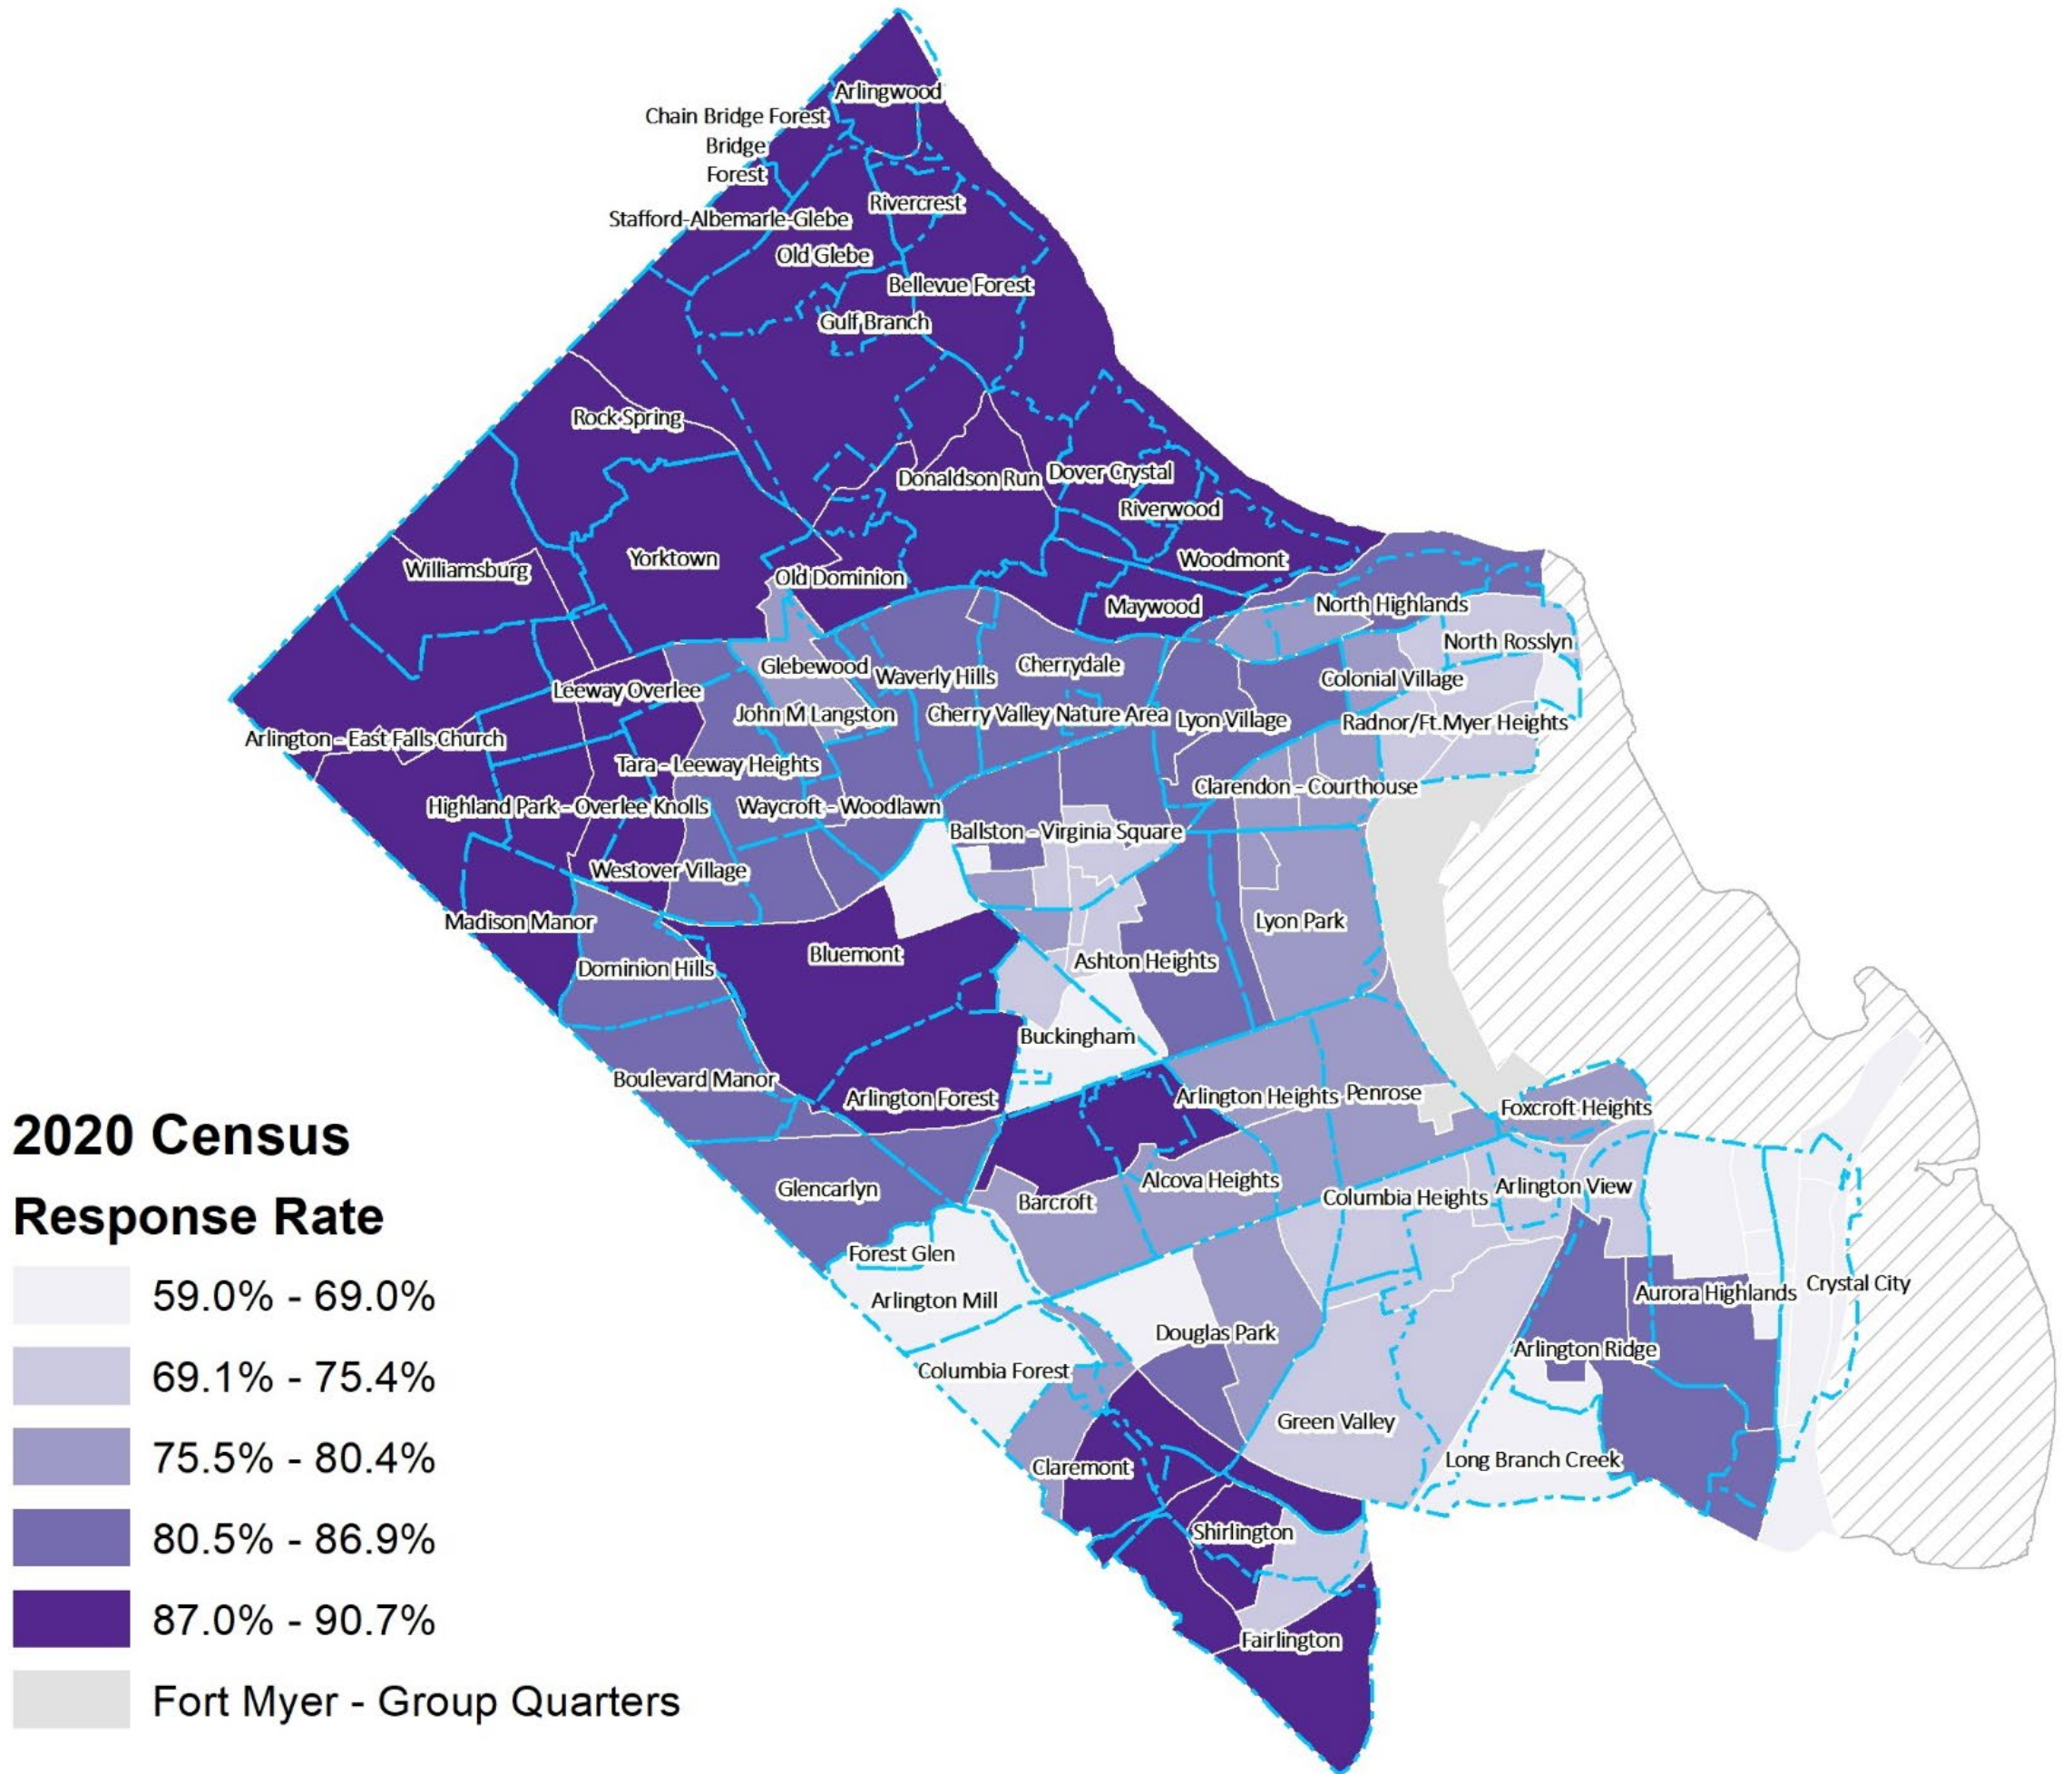

# Regional Response Rates

Jurisdiction	Response Rate
City of Fairfax	81.9
Falls Church	81.9
Loudoun County	81.6
Fairfax County	79.9
Stafford County	79.3
Montgomery County	76.8
Arlington County	75.4
Fauquier County	75.2
Prince William County	75.2
Charles County	73.9
Manassas Park	72.3
City of Alexandria	72.2
Manassas	71.8
Prince George's County	68.0
Fredericksburg	66.0
Washington	62.1

**75.4%**  
**ARLINGTON**

**70.1%**  
**VIRGINIA**

**65.6%**  
**UNITED STATES**

**2020 Census**

**Total Response Rate**

As of September 10, 2020

# Arlington Response Rate by Census Tract with Civic Boundary

As of September 10, 2020