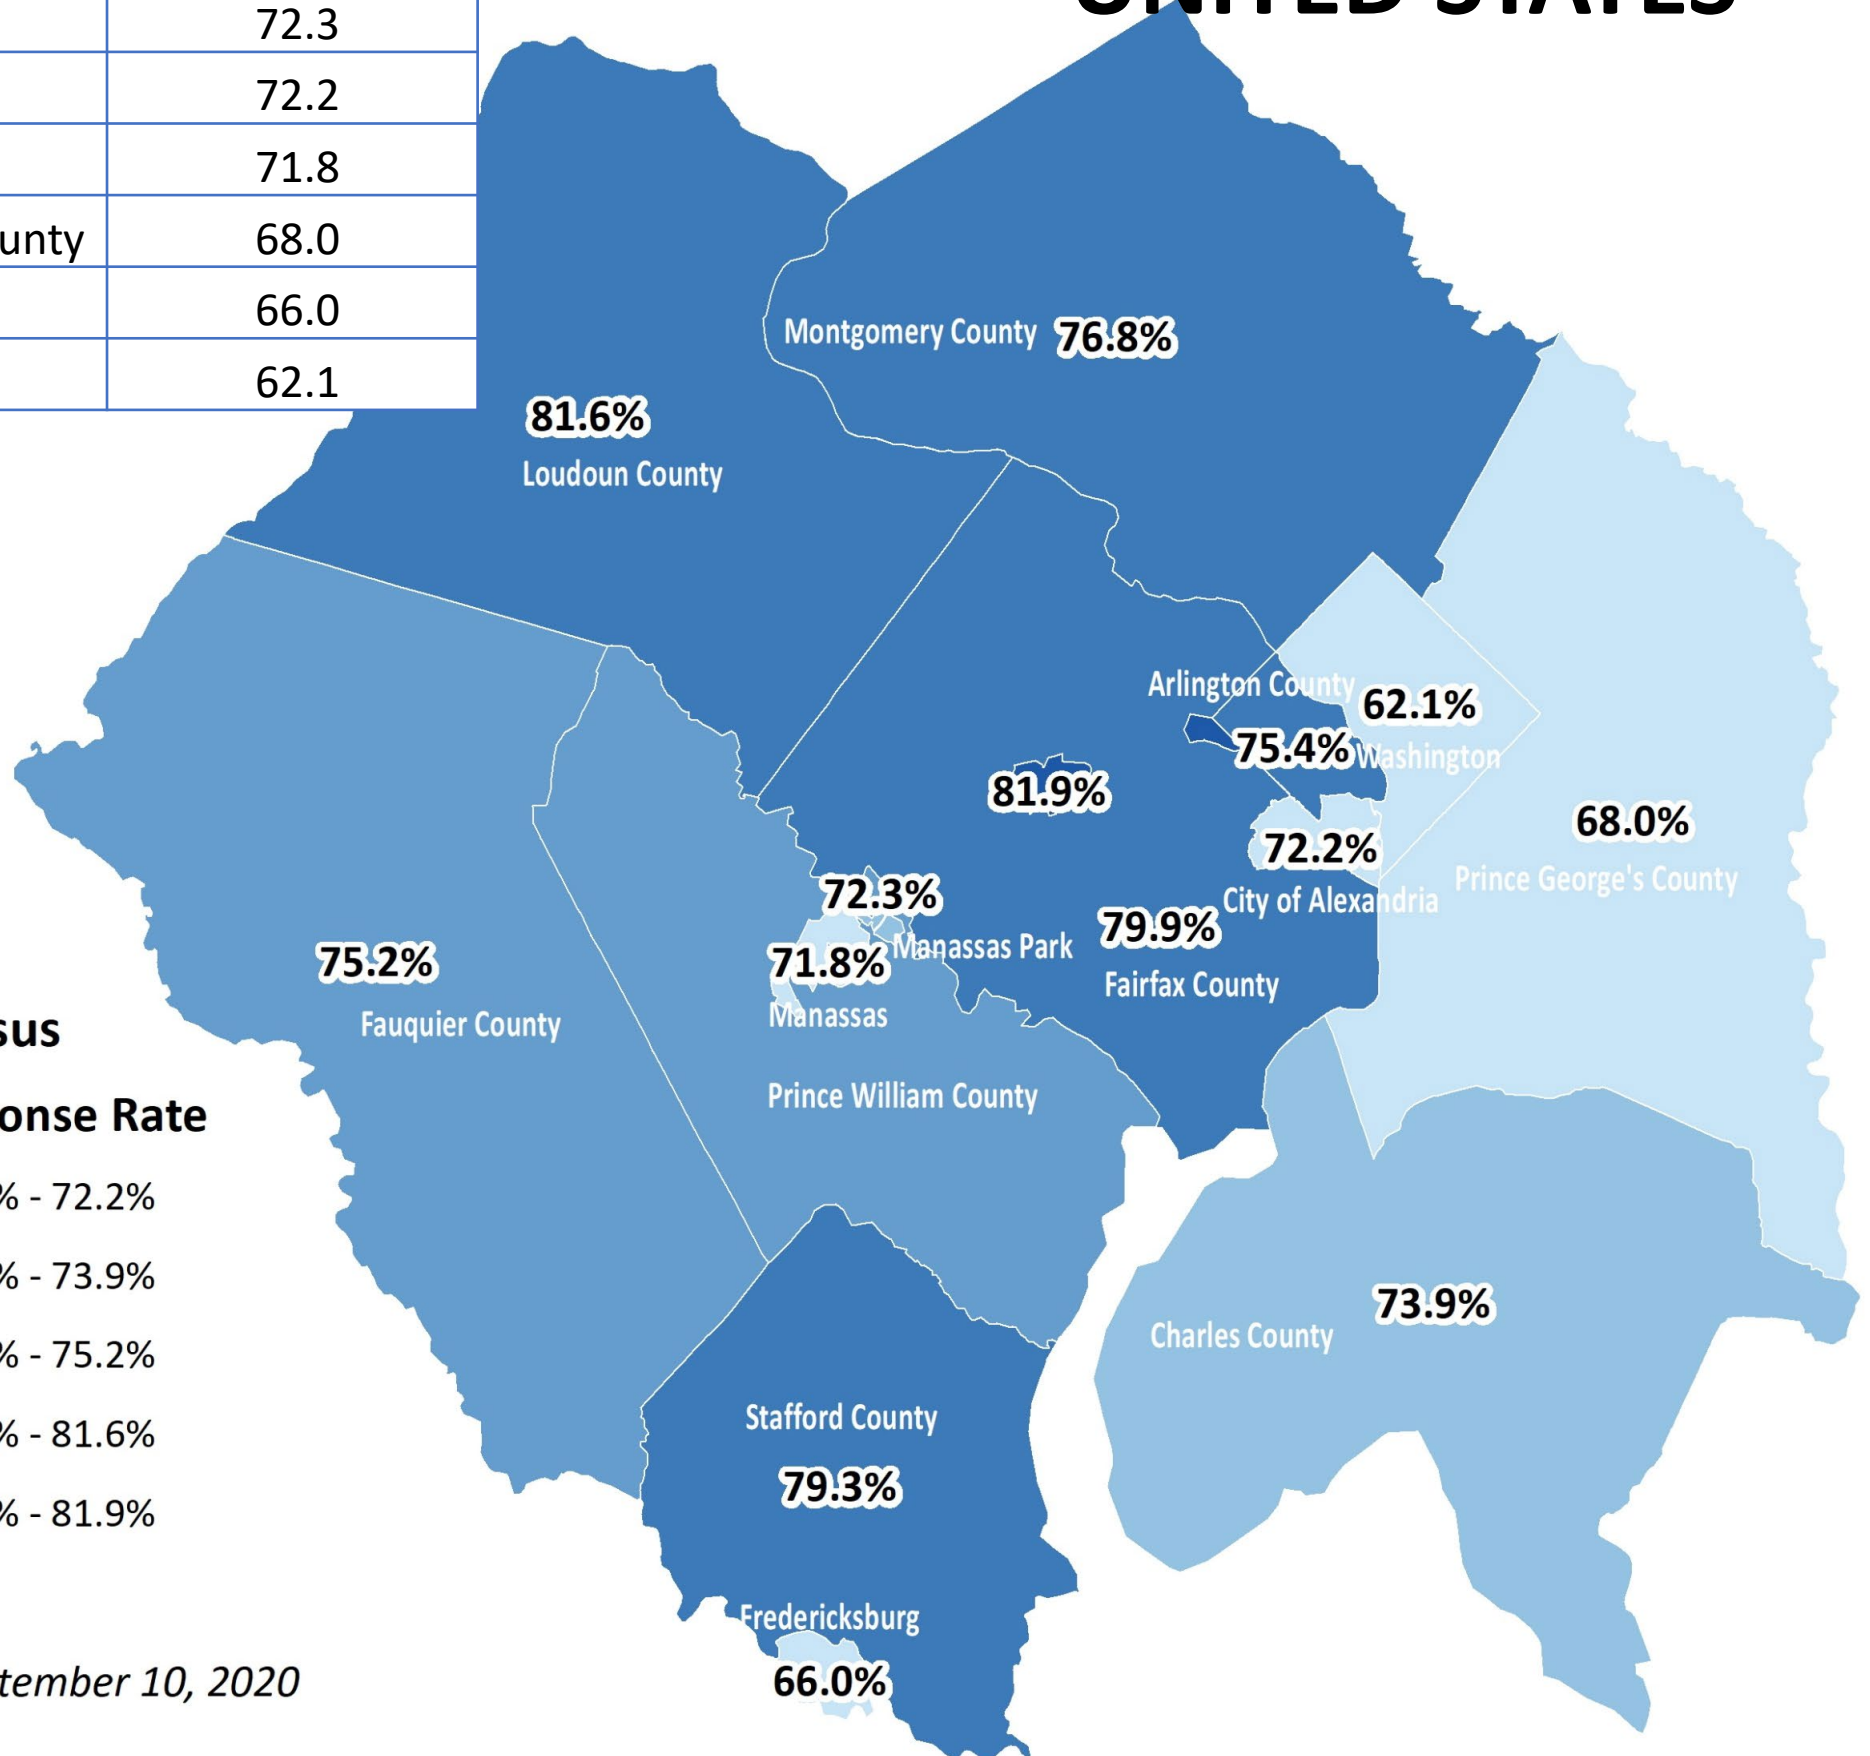

# Regional Response Rates

Jurisdiction	Response Rate
City of Fairfax	81.9
Falls Church	81.9
Loudoun County	81.6
Fairfax County	79.9
Stafford County	79.3
Montgomery County	76.8
Arlington County	75.4
Fauquier County	75.2
Prince William County	75.2
Charles County	73.9
Manassas Park	72.3
City of Alexandria	72.2
Manassas	71.8
Prince George's County	68.0
Fredericksburg	66.0
Washington	62.1

**75.4%**  
**ARLINGTON**

**70.1%**  
**VIRGINIA**

**65.6%**  
**UNITED STATES**

**2020 Census**

**Total Response Rate**

As of September 10, 2020

# Arlington Response Rate by Census Tract with Civic Boundary

As of September 10, 2020