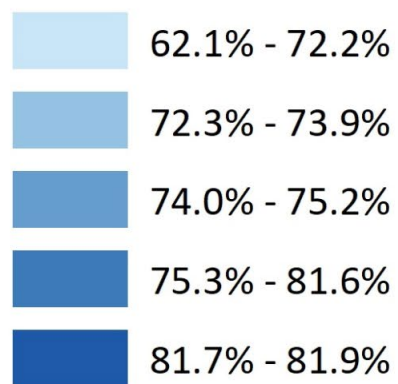

# Regional Response Rates

Jurisdiction	Response Rate
City of Fairfax	81.9
Falls Church	81.9
Loudoun County	81.6
Fairfax County	79.9
Stafford County	79.3
Montgomery County	76.8
Arlington County	75.4
Fauquier County	75.2
Prince William County	75.2
Charles County	73.9
Manassas Park	72.3
City of Alexandria	72.2
Manassas	71.8
Prince George's County	68.0
Fredericksburg	66.0
Washington	62.1

**75.4%**  
**ARLINGTON**

**70.1%**  
**VIRGINIA**

**65.6%**  
**UNITED STATES**

**2020 Census**

**Total Response Rate**

As of September 10, 2020