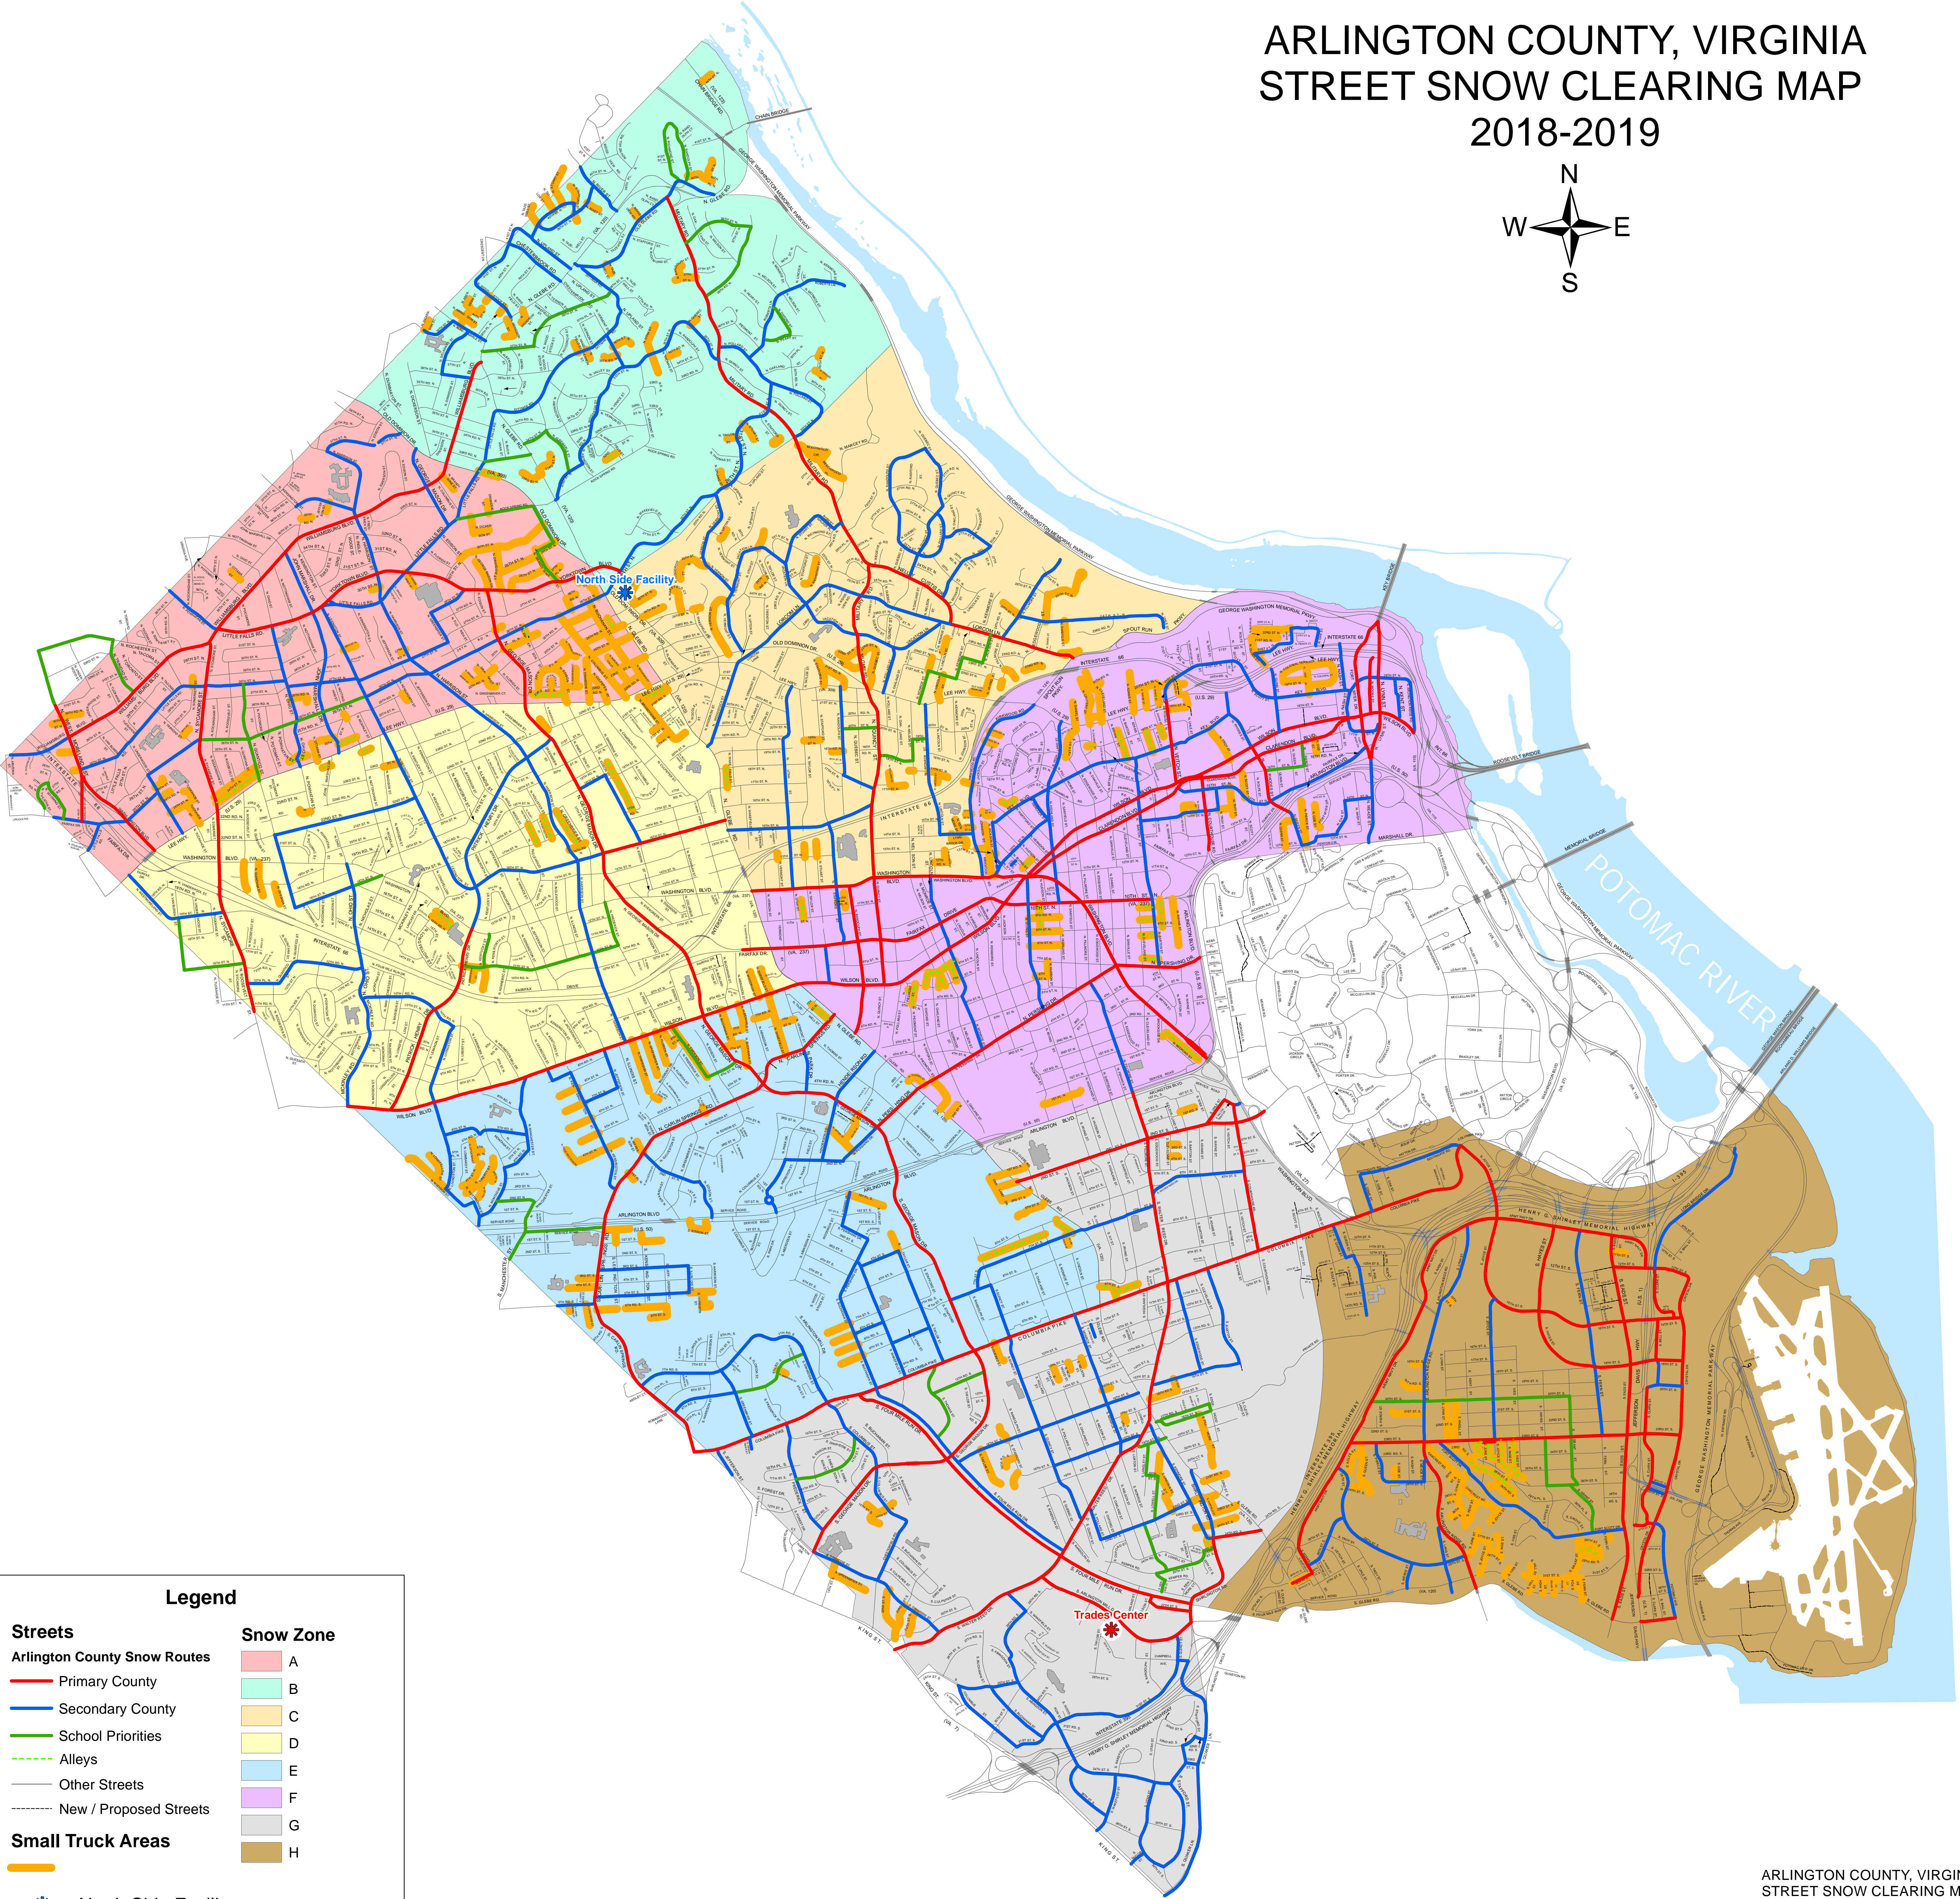

ARLINGTON COUNTY, VIRGINIA STREET SNOW CLEARING MAP 2018-2019

Legend

Streets	Snow Zone
Arlington County Snow Routes	A
Primary County	B
Secondary County	C
School Priorities	D
Alleys	E
Other Streets	F
New / Proposed Streets	G
Small Truck Areas	H
North Side Facility	
Trades Center