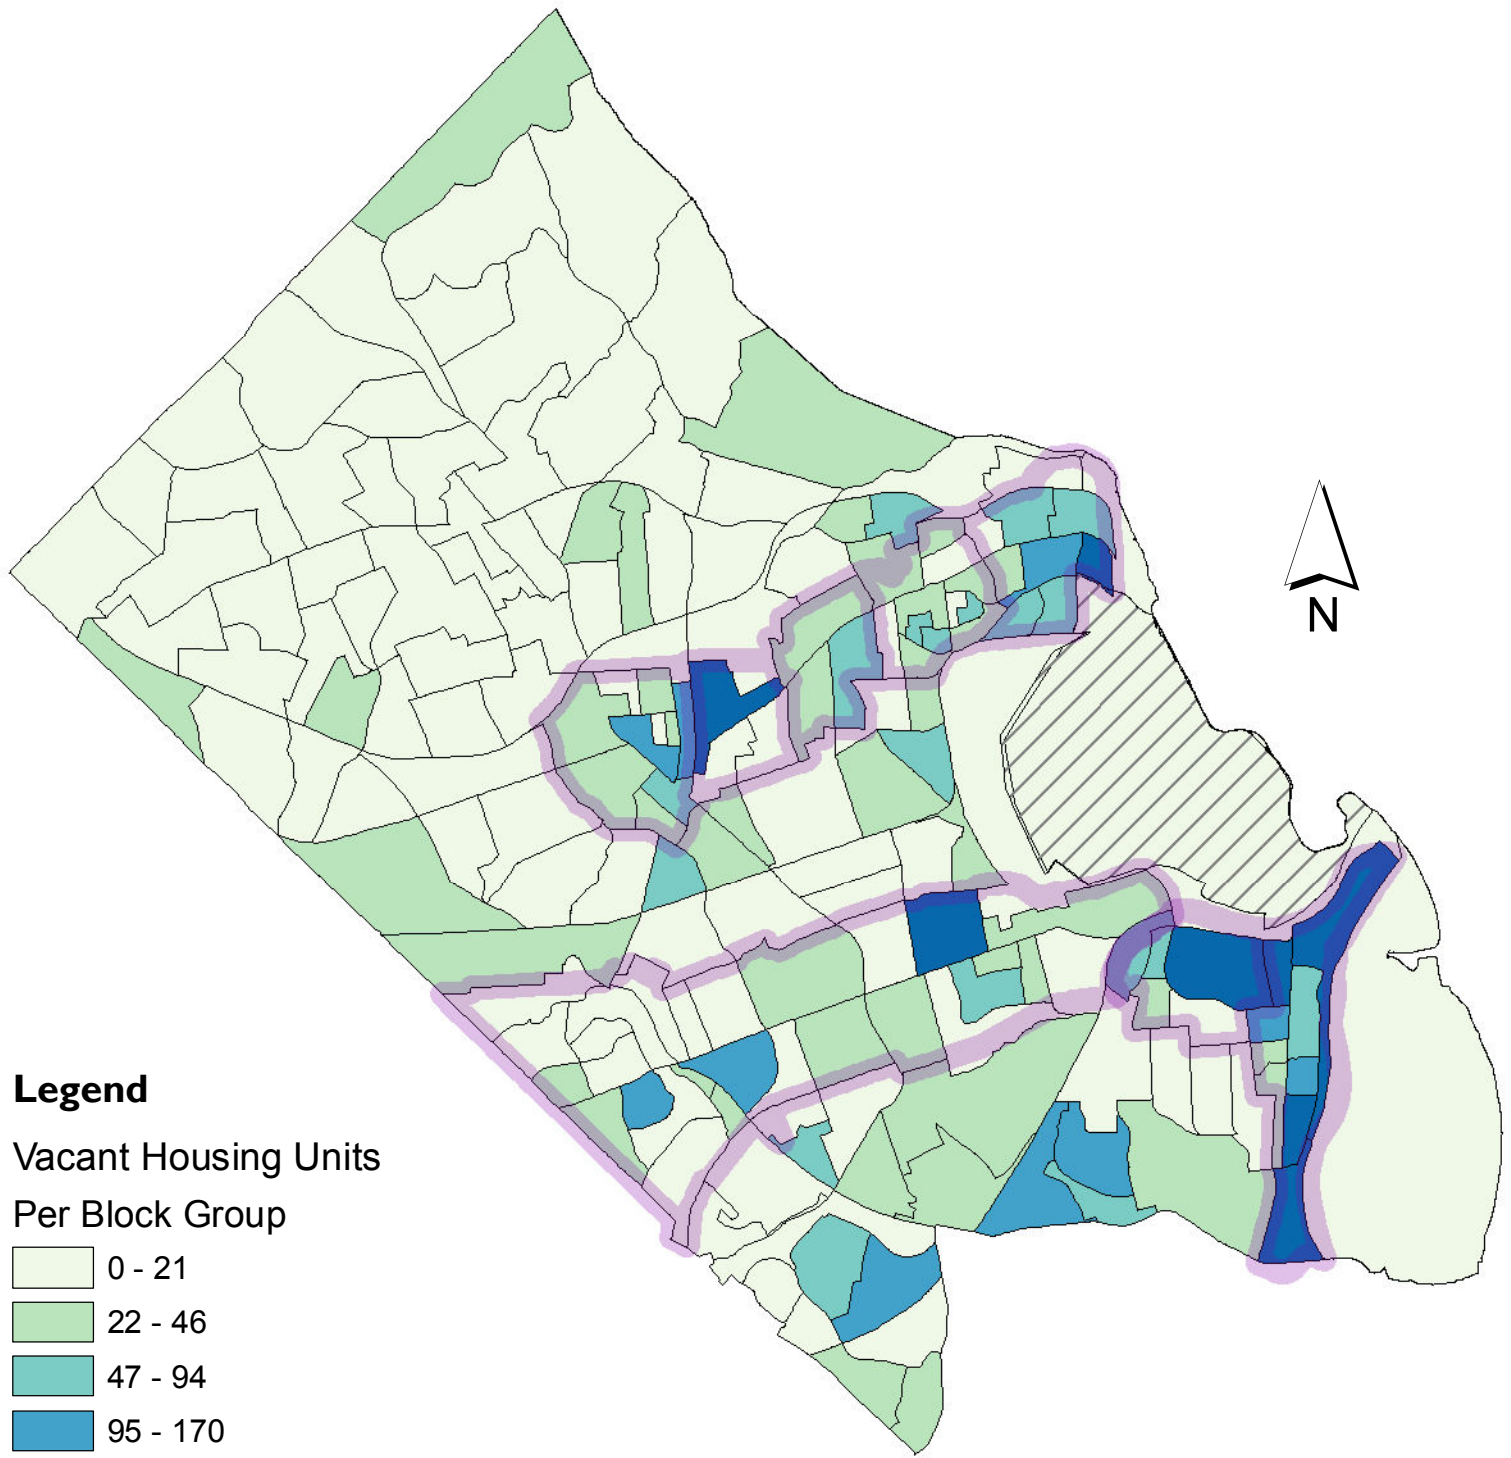

Vacant Housing Units (2010)

Arlington County, VA

Legend

Vacant Housing Units

Per Block Group

0 - 21

22 - 46

47 - 94

95 - 170

171 - 524

Arlington Cemetery, Iwo Jima, and Pentagon Land Areas

Select Planned or Study Areas

Map prepared by Arlington County CPHD, Planning Division
Produced and © February 2011

Legend data distributions are based on *Jenks Natural Breaks*.