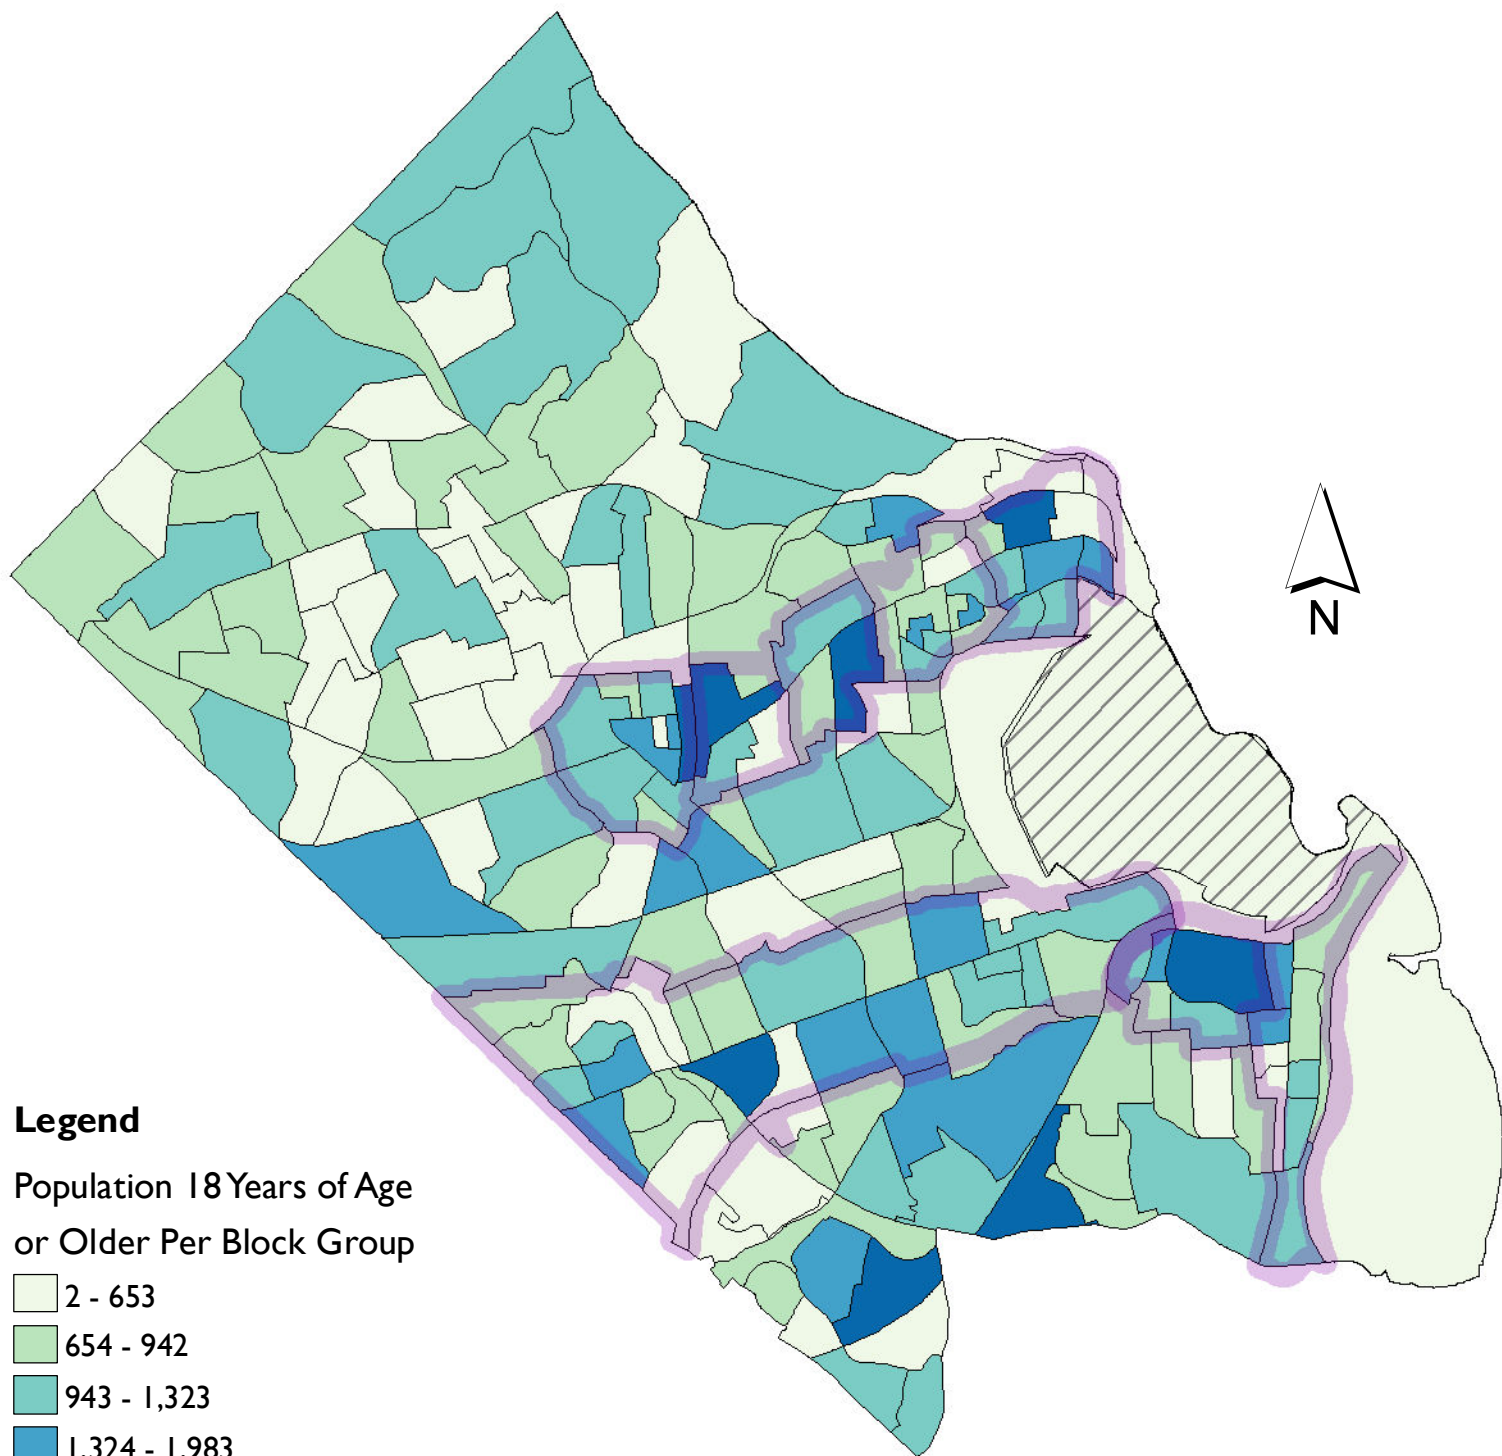

Population 18 Years of Age or Older (2010) *Arlington County, VA*

Legend

Population 18 Years of Age
or Older Per Block Group

2 - 653

654 - 942

943 - 1,323

1,324 - 1,983

1,984 - 4,054

Arlington Cemetery, Iwo Jima, and Pentagon Land Areas

Select Planned or Study Areas

Map prepared by Arlington County CPHD, Planning Division
Produced and © February 2011

Legend data distributions are based on *Jenks Natural Breaks*.