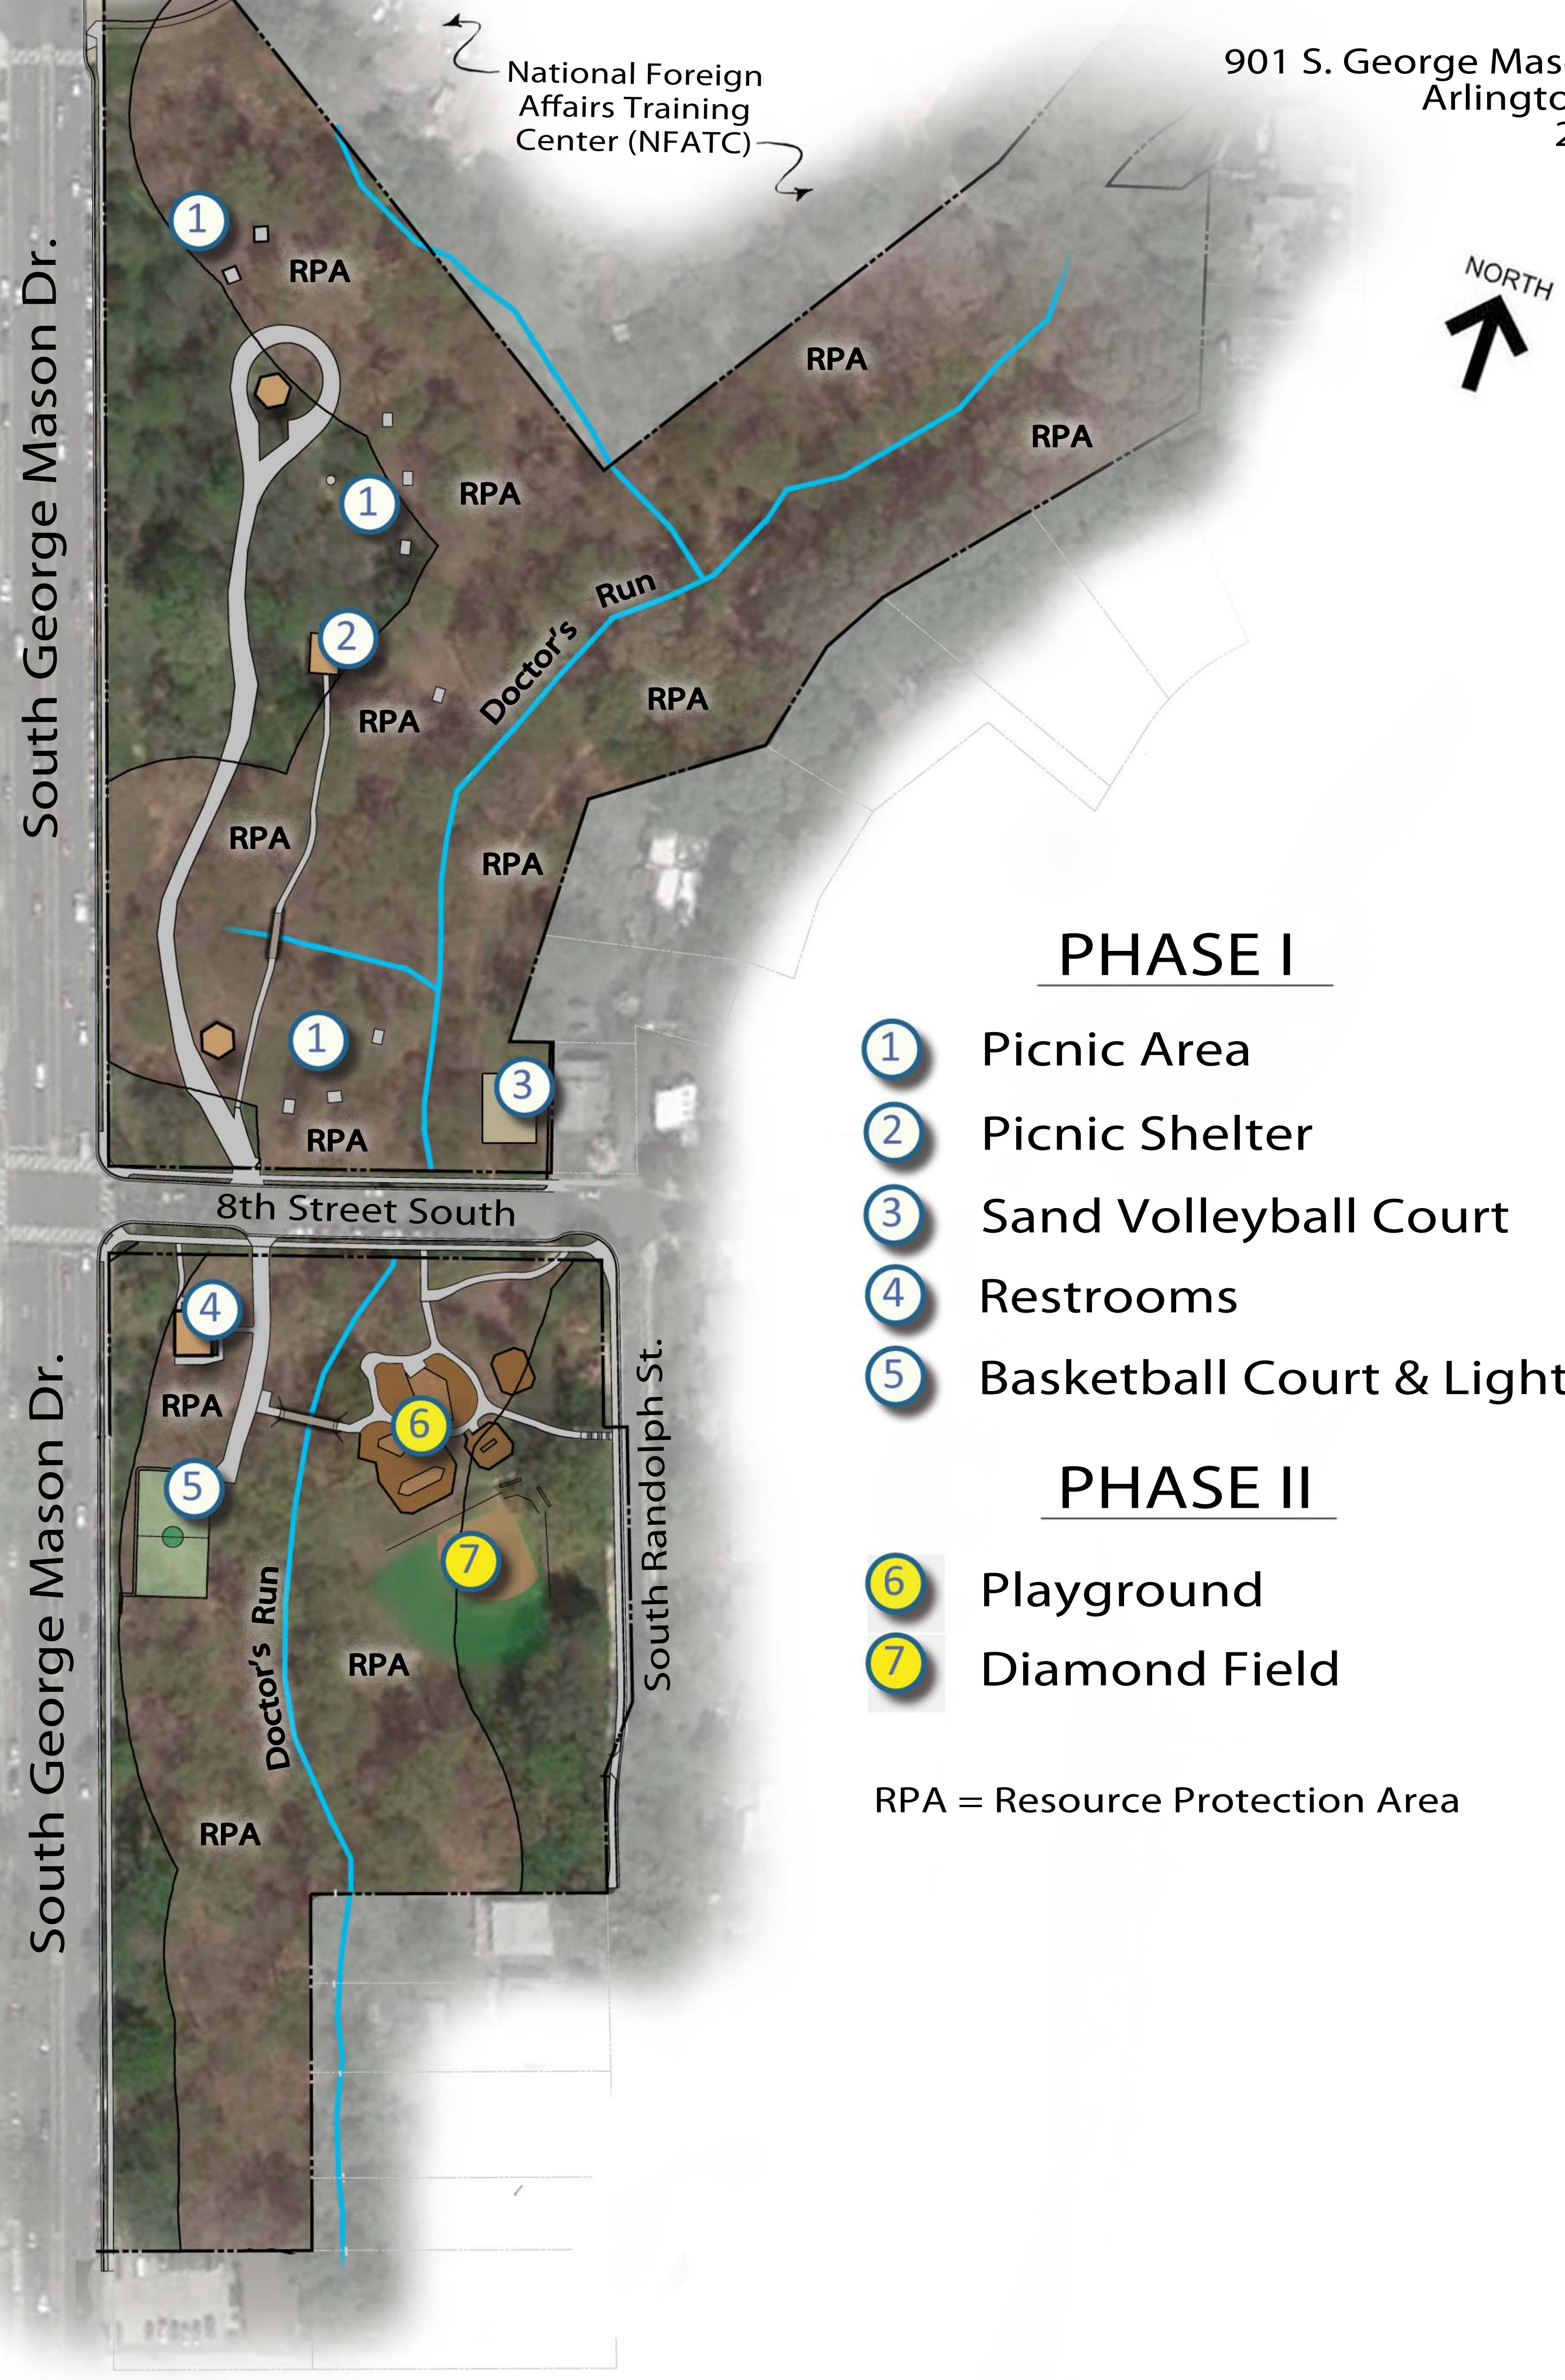

# Alcova Heights Park

## Existing Conditions

Fall 2018

901 S. George Mason St.  
Arlington, VA  
22204

### PHASE I

- ① Picnic Area
- ② Picnic Shelter
- ③ Sand Volleyball Court
- ④ Restrooms
- ⑤ Basketball Court & Lighting

### PHASE II

- ⑥ Playground
- ⑦ Diamond Field

RPA = Resource Protection Area

SCALE: 1" = 60' - 0"  
0 15' 30' 60' 120'