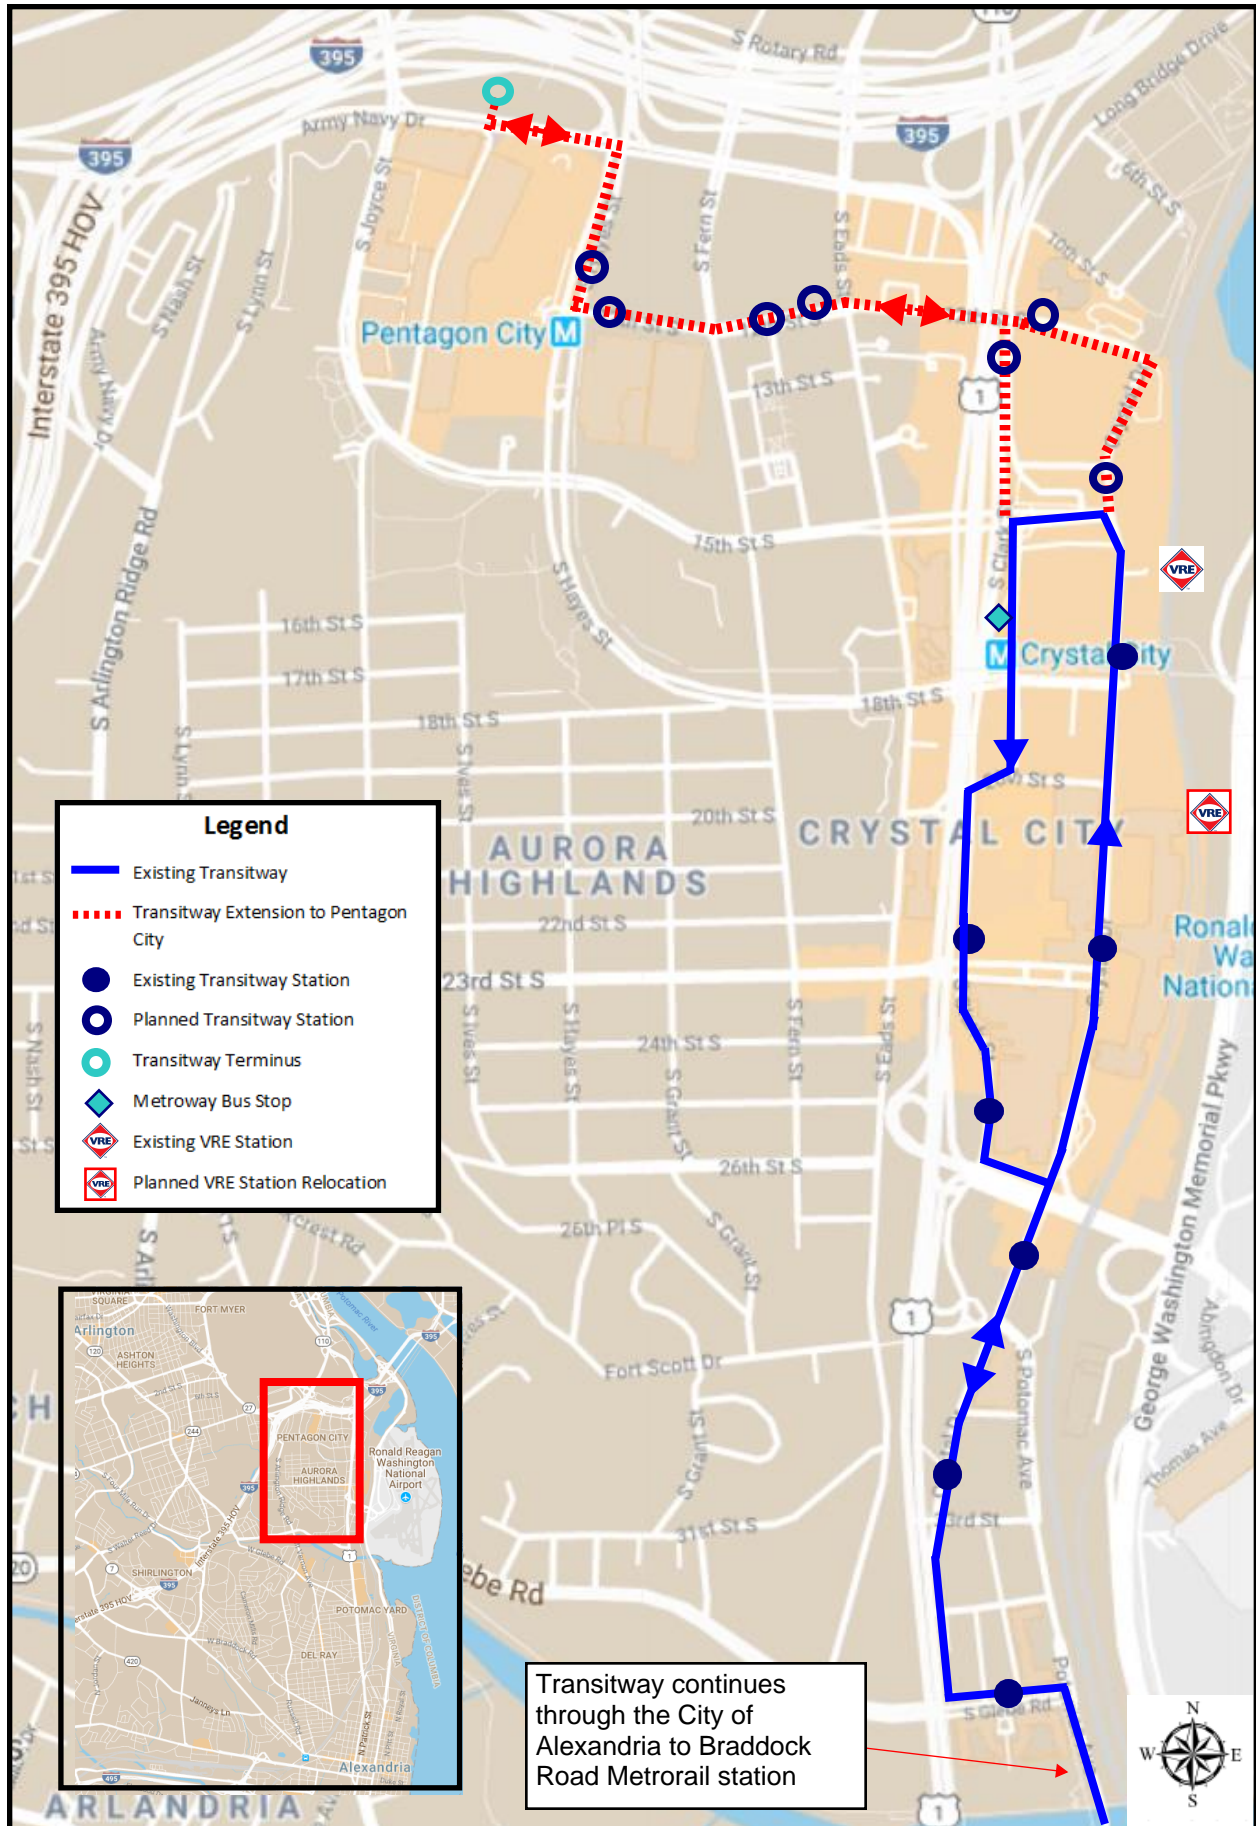

Crystal City Potomac Yard Transitway

Legend

- Existing Transitway
- Transitway Extension to Pentagon City
- Existing Transitway Station
- Planned Transitway Station
- Transitway Terminus
- Metroway Bus Stop
- Existing VRE Station
- Planned VRE Station Relocation

Transitway continues through the City of Alexandria to Braddock Road Metrorail station