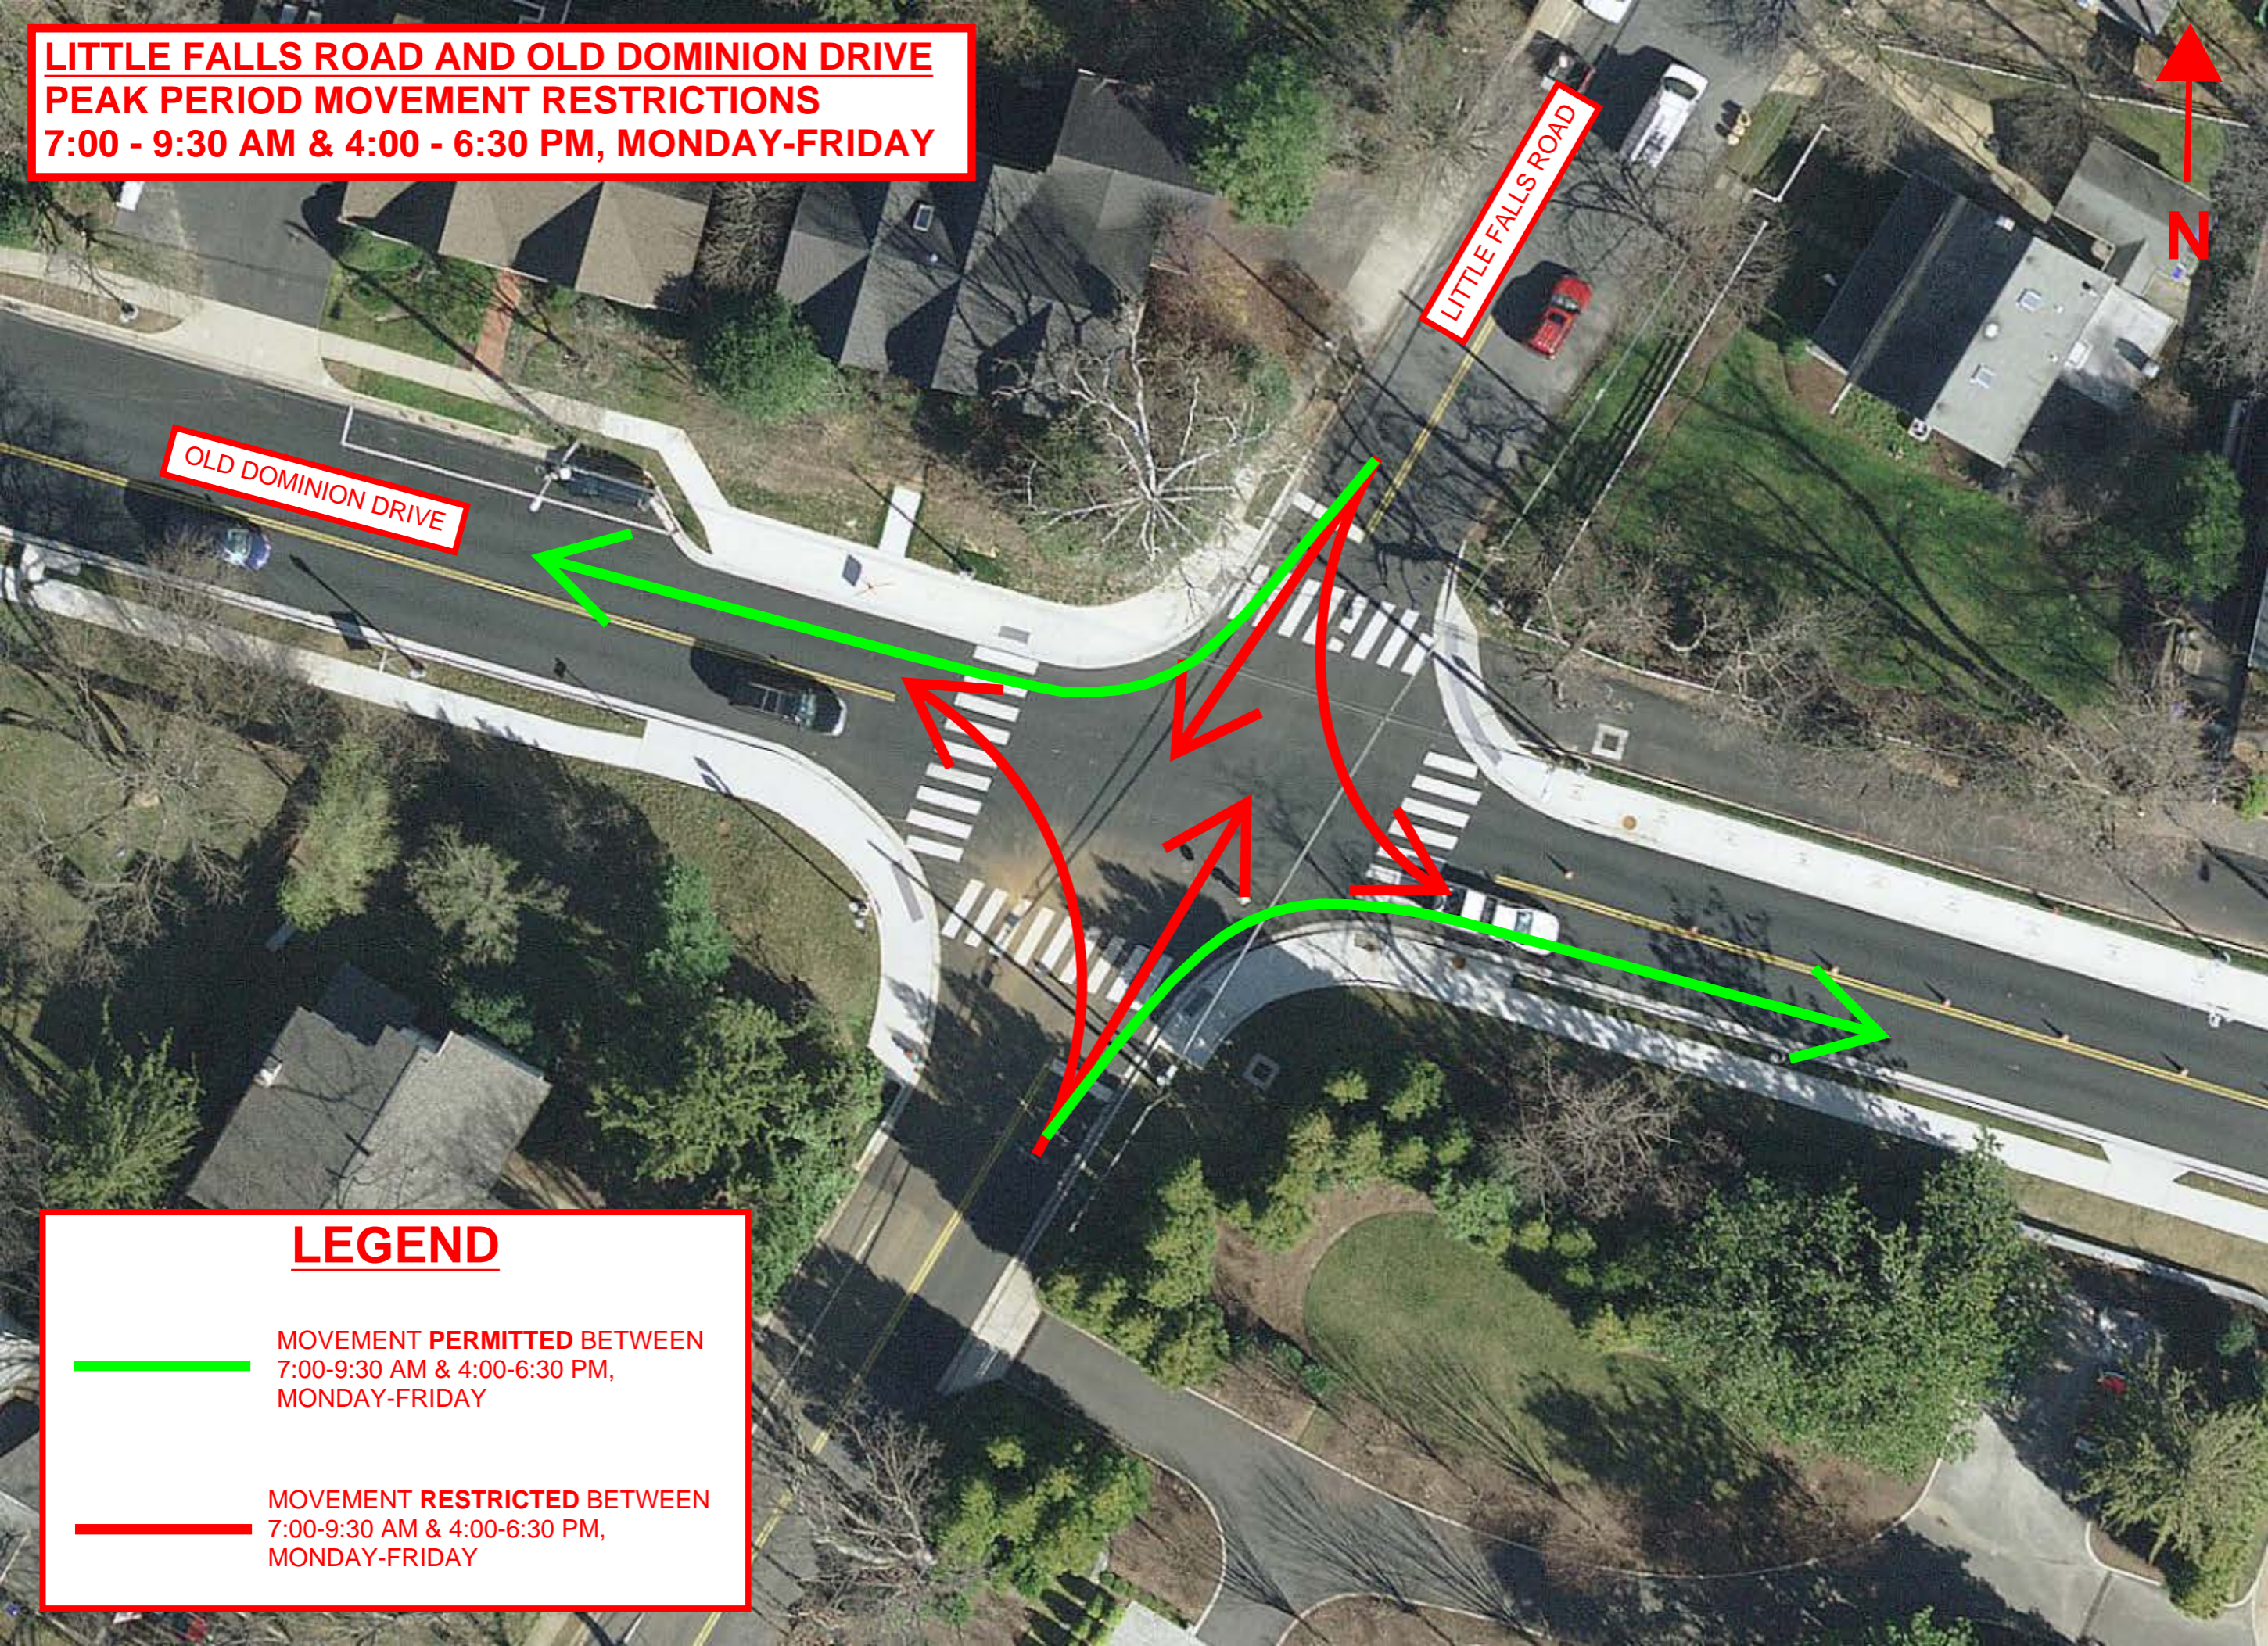

**LITTLE FALLS ROAD AND OLD DOMINION DRIVE
PEAK PERIOD MOVEMENT RESTRICTIONS
7:00 - 9:30 AM & 4:00 - 6:30 PM, MONDAY-FRIDAY**

LITTLE FALLS ROAD

OLD DOMINION DRIVE

LEGEND

 MOVEMENT PERMITTED BETWEEN
7:00-9:30 AM & 4:00-6:30 PM,
MONDAY-FRIDAY

 MOVEMENT RESTRICTED BETWEEN
7:00-9:30 AM & 4:00-6:30 PM,
MONDAY-FRIDAY