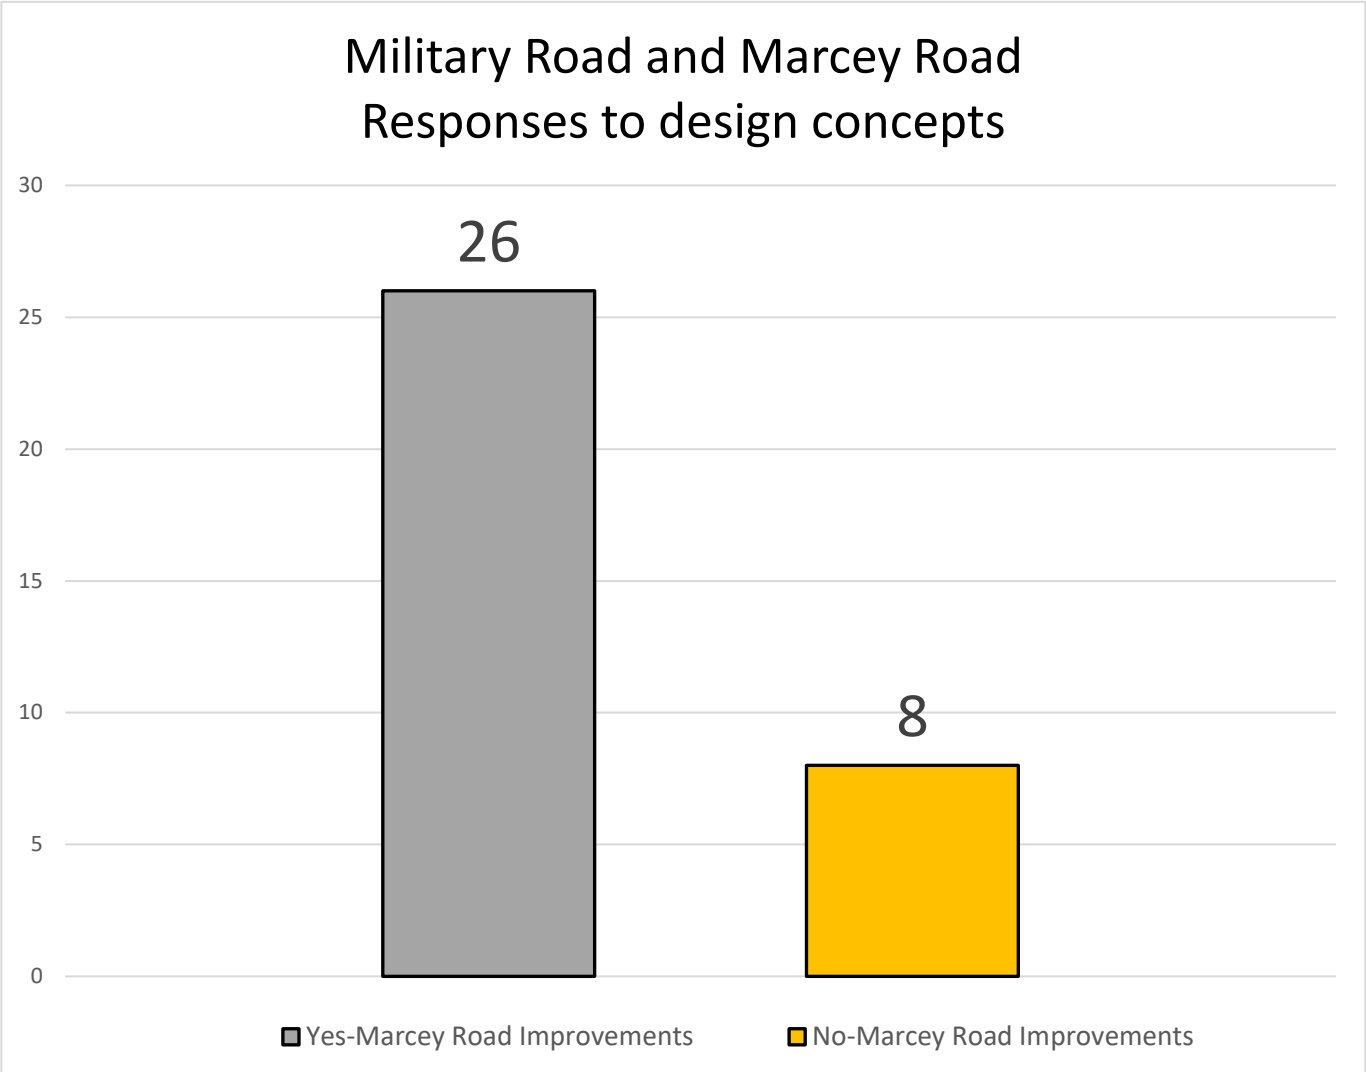

Military Road and 36th Road North		
Total Responses	54	
Yes - Move crosswalk to corner	38	70.37%
No - Keep crosswalk at location	16	29.63%
		100.00%

Military Road and Marcey Road		
Total Responses	34	
Yes-Marcey Road Improvements	26	76%
No-Marcey Road Improvements	8	24%
		100%

Military Road and Nelly Custis		
Total Responses	121	
Roundabout	52	43%
Traffic Signal	29	24%
Support both	3	2%
No change	30	25%
All-way stop	2	2%
No strong preference	5	4%
		100%