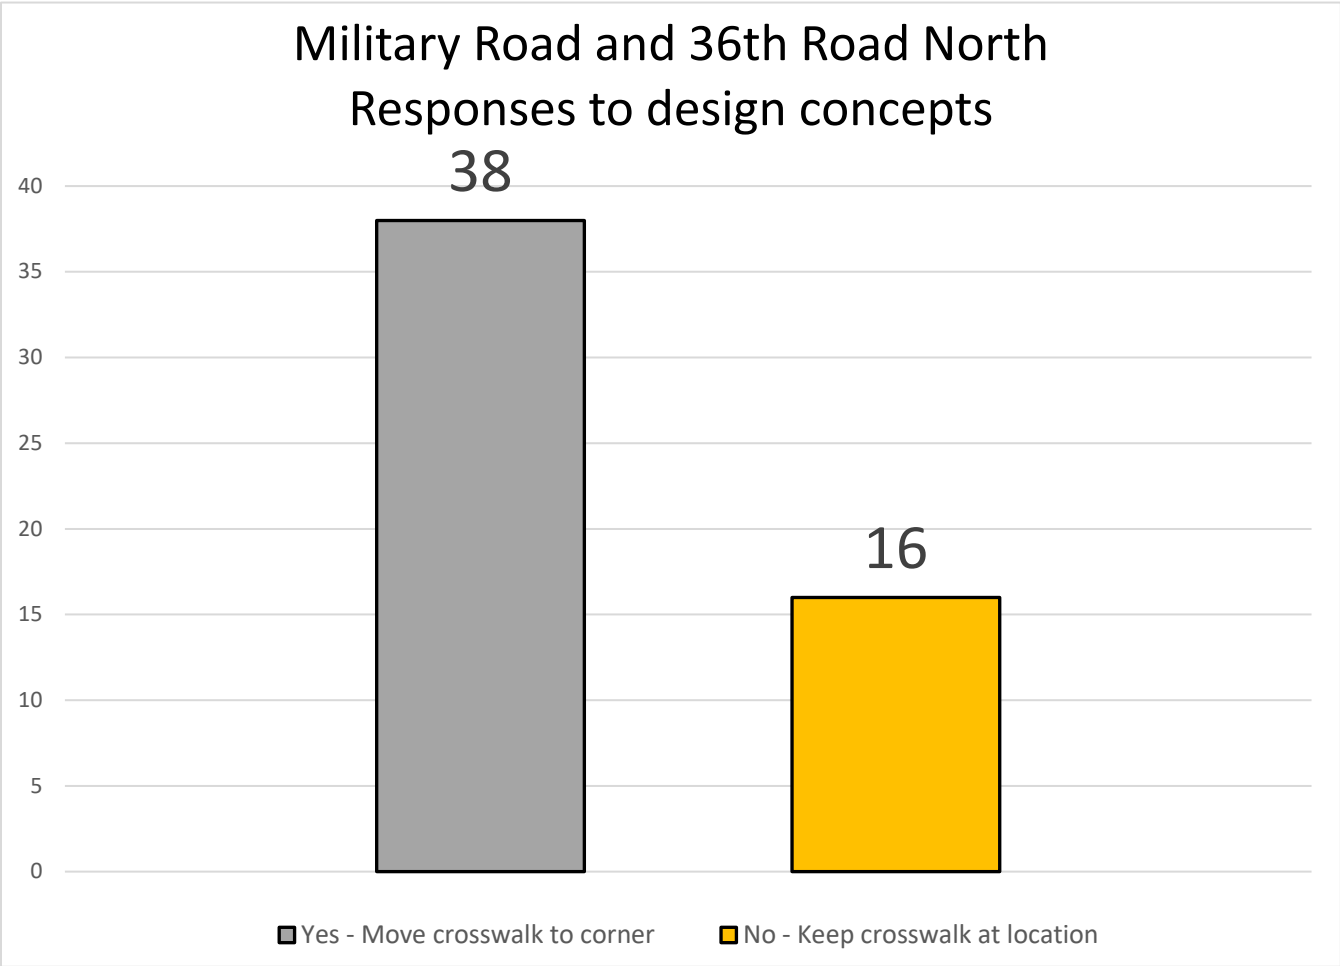

Military Road and 36th Road North		
Total Responses	54	
Yes - Move crosswalk to corner	38	70.37%
No - Keep crosswalk at location	16	29.63%
		100.00%

Military Road and Marcey Road		
Total Responses	34	
Yes-Marcey Road Improvements	26	76%
No-Marcey Road Improvements	8	24%
		100%

Military Road and Nelly Custis		
Total Responses	121	
Roundabout	52	43%
Traffic Signal	29	24%
Support both	3	2%
No change	30	25%
All-way stop	2	2%
No strong preference	5	4%
		100%